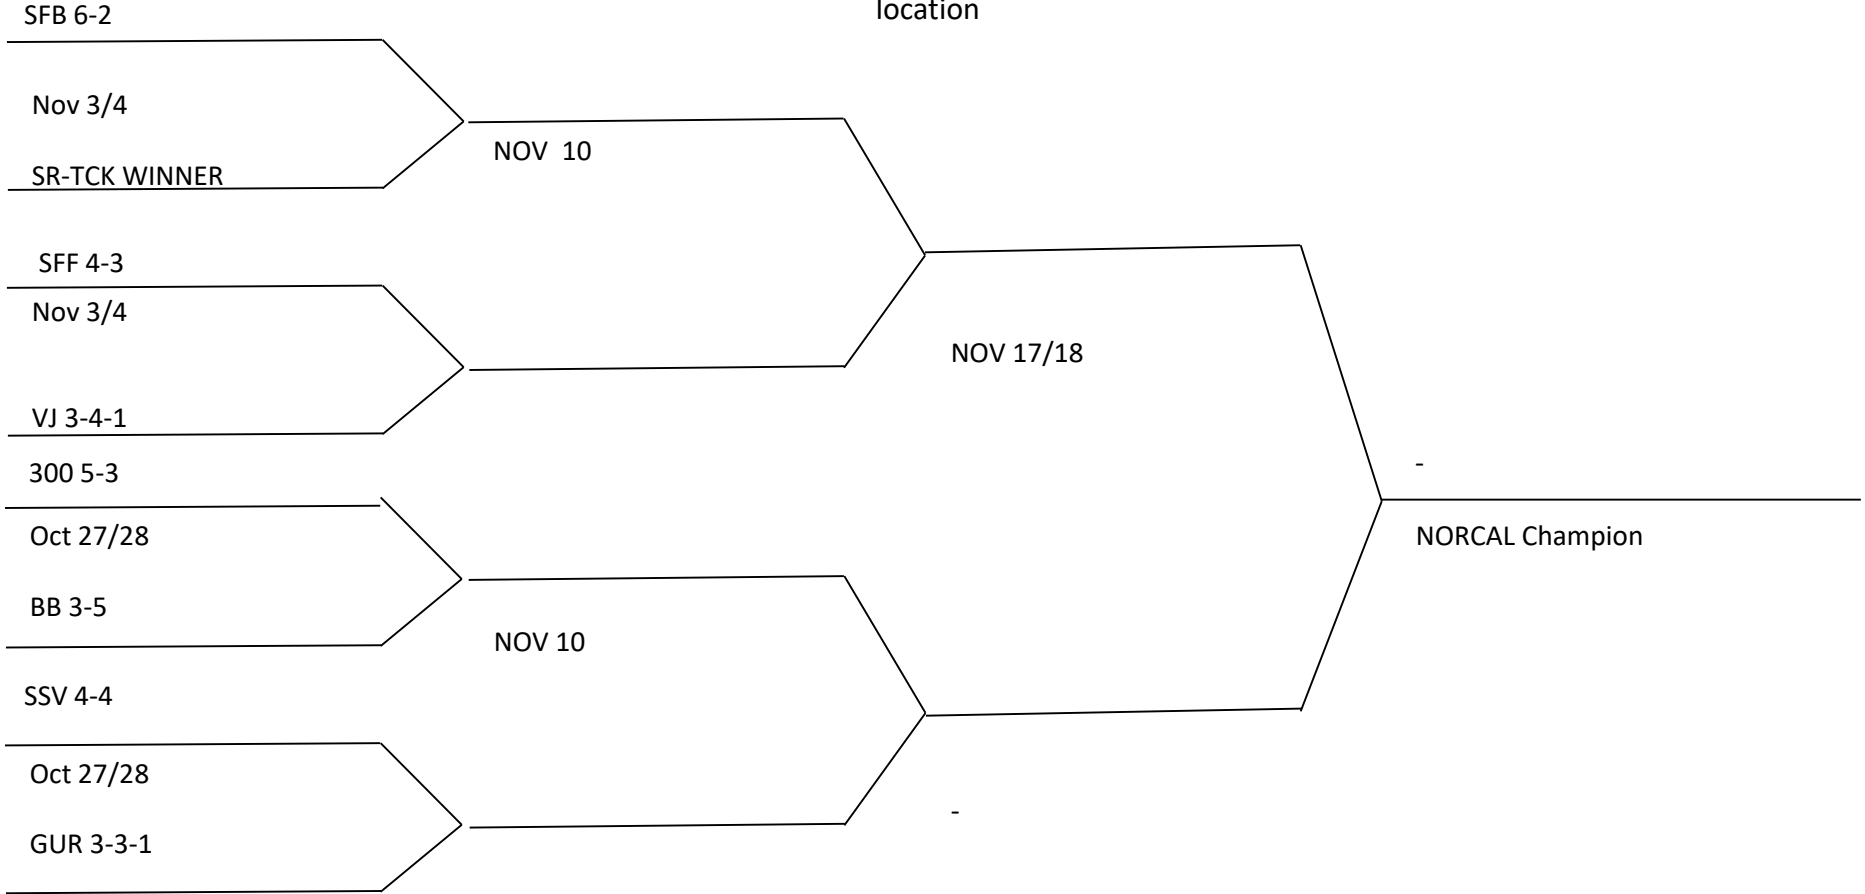

**11U**

Check schedule for game time. Day and location

**NORCAL CHAMPIONSHIPS Division 1**

**12U**

Check schedule for game time. Day and location

**NORCAL CHAMPIONSHIPS Division 1**

**14U**

Check schedule for game time. Day and location

**NORCAL CHAMPIONSHIPS Division 2**

**MM**

Check schedule for game time. Day and location

**NORCAL CHAMPIONSHIPS Division 2**

**CADET**

Check schedule for game time. Day and location

**NORCAL CHAMPIONSHIPS Division 2**

**11U**

Check schedule for game time. Day and location

**NORCAL CHAMPIONSHIPS Division 2**

**12U**

Check schedule for game time. Day and location

NORCAL CHAMPIONSHIPS Division 2

14U

Check schedule for game time. Day and location