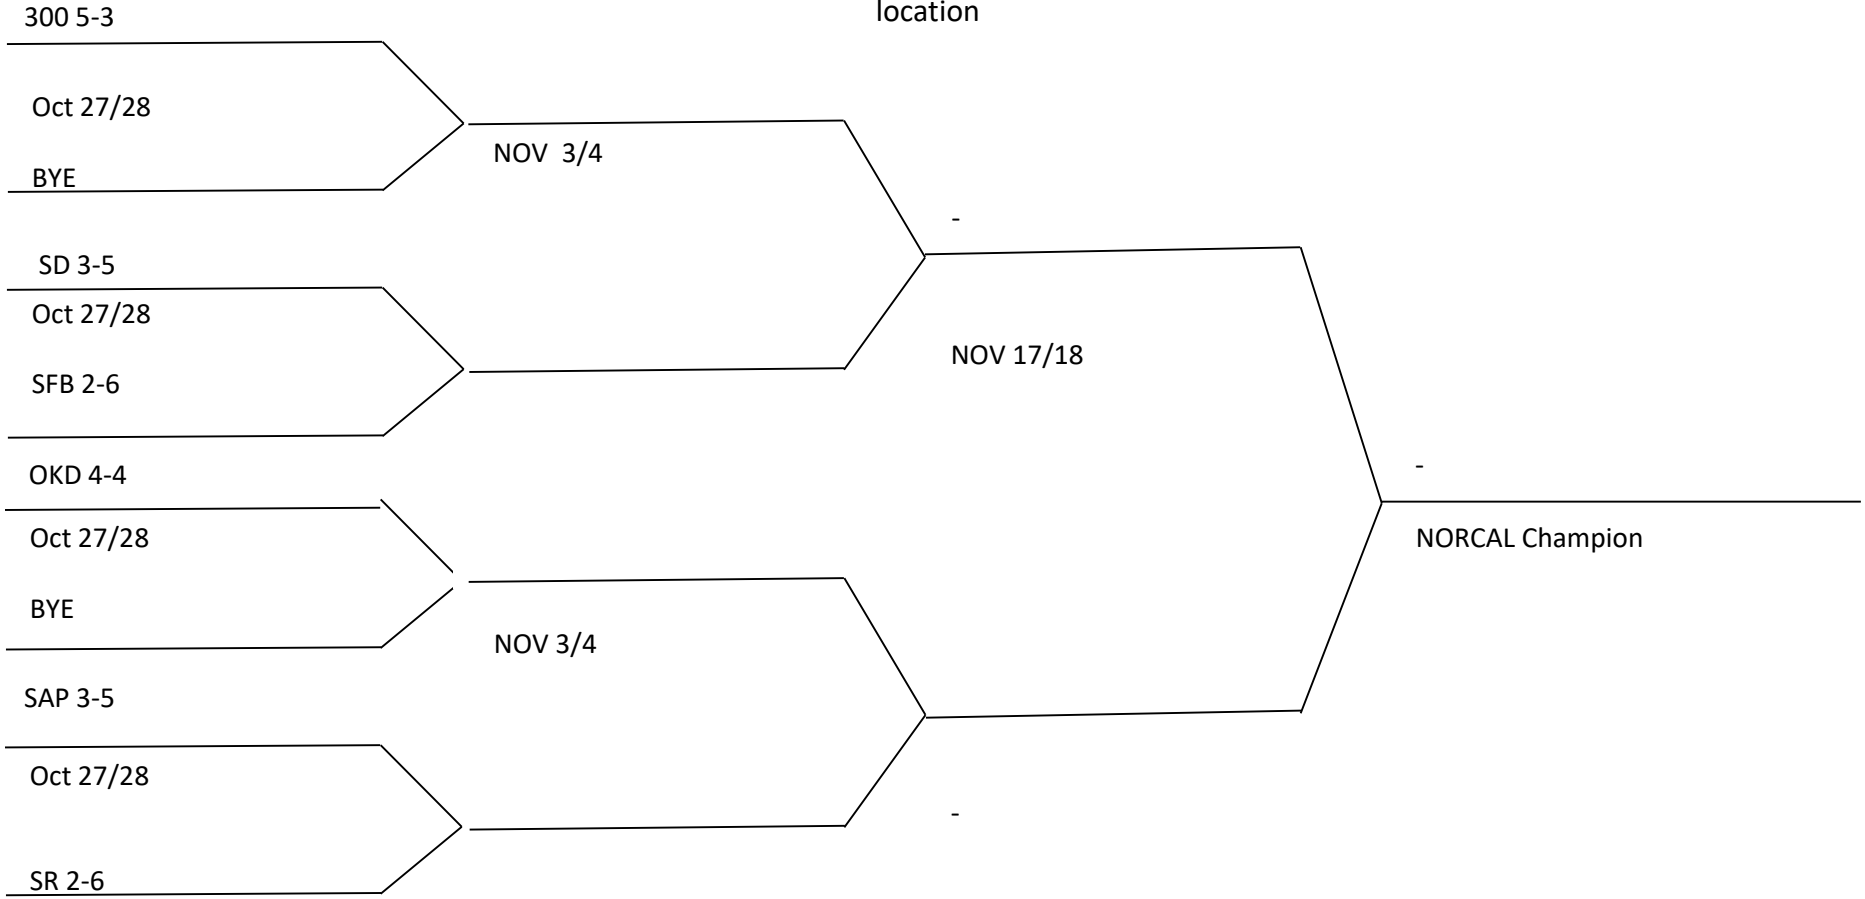

**11U**

Check schedule for game time. Day and location

**NORCAL CHAMPIONSHIPS Division 1**

**12U**

Check schedule for game time. Day and location

**NORCAL CHAMPIONSHIPS Division 1**

**14U**

Check schedule for game time. Day and location

**NORCAL CHAMPIONSHIPS Division 2**

**MM**

Check schedule for game time. Day and location

**NORCAL CHAMPIONSHIPS Division 2**

**CADET**

Check schedule for game time. Day and location

**NORCAL CHAMPIONSHIPS Division 2**

**11U**

Check schedule for game time. Day and location

**NORCAL CHAMPIONSHIPS Division 2**

**12U**

Check schedule for game time. Day and location

NORCAL CHAMPIONSHIPS Division 2

14U

Check schedule for game time. Day and location