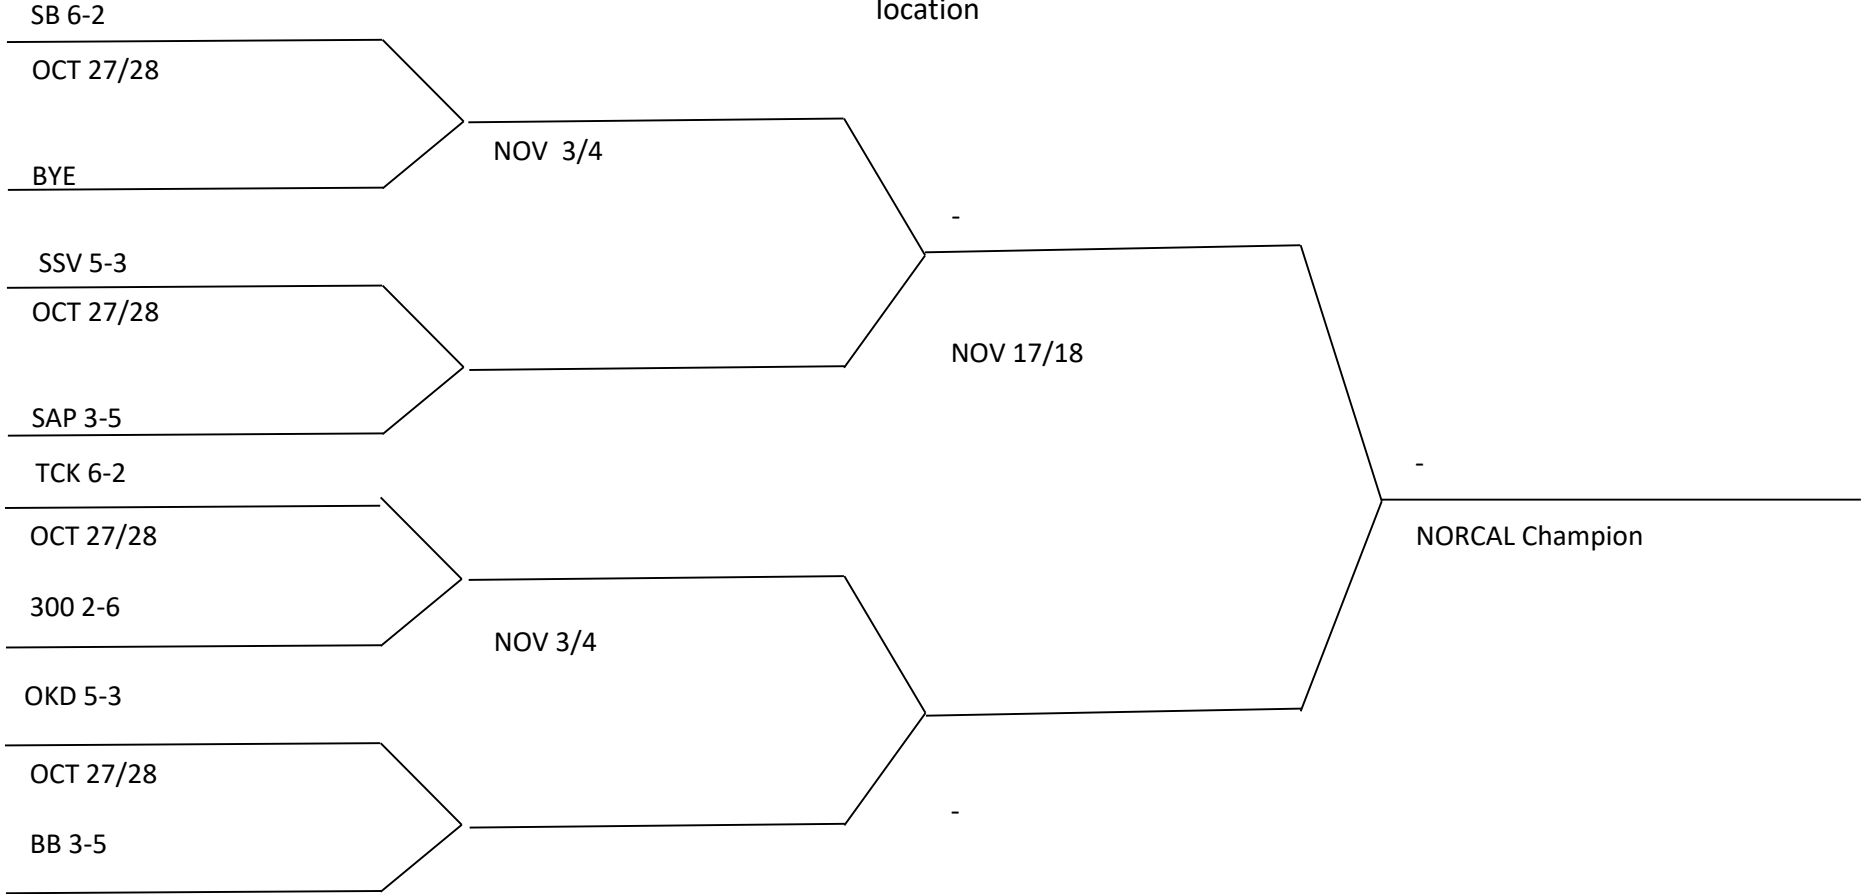

**NORCAL CHAMPIONSHIPS Division 1 MM**

Check schedule for game time. Day and location

**NORCAL CHAMPIONSHIPS Division 1**

**CADET**

Check schedule for game time. Day and location

**NORCAL CHAMPIONSHIPS Division 1**

**11U**

Check schedule for game time. Day and location

**NORCAL CHAMPIONSHIPS Division 1**

**12U**

Check schedule for game time. Day and location

**NORCAL CHAMPIONSHIPS Division 1**

**14U**

Check schedule for game time. Day and location

**NORCAL CHAMPIONSHIPS Division 2**

**MM**

Check schedule for game time. Day and location

**NORCAL CHAMPIONSHIPS Division 2**

**CADET**

Check schedule for game time. Day and location

**NORCAL CHAMPIONSHIPS Division 2**