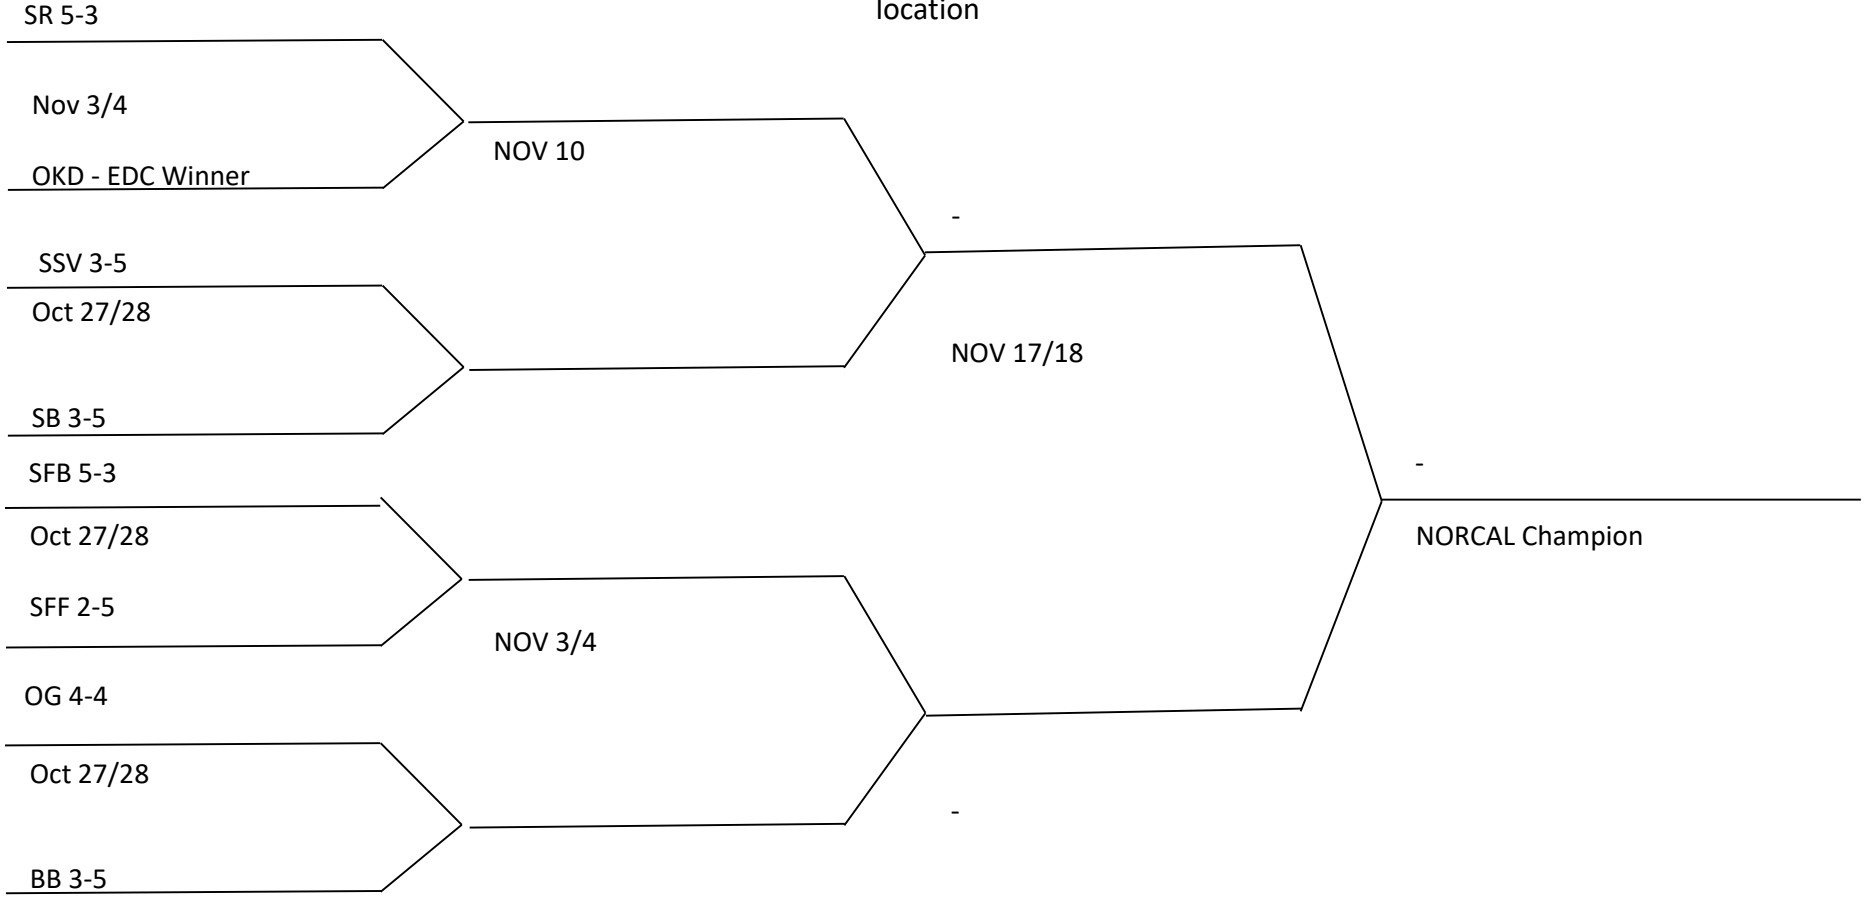

**11U**

Check schedule for game time. Day and location

**NORCAL CHAMPIONSHIPS Division 1**

**12U**

Check schedule for game time. Day and location

**NORCAL CHAMPIONSHIPS Division 1**

**14U**

Check schedule for game time. Day and location

**NORCAL CHAMPIONSHIPS Division 2**

**MM**

Check schedule for game time. Day and location

**NORCAL CHAMPIONSHIPS Division 2**

**CADET**

Check schedule for game time. Day and location

**NORCAL CHAMPIONSHIPS Division 2**

**11U**

Check schedule for game time. Day and location

**NORCAL CHAMPIONSHIPS Division 2**

**12U**

Check schedule for game time. Day and location

NORCAL CHAMPIONSHIPS Division 2

14U

Check schedule for game time. Day and location