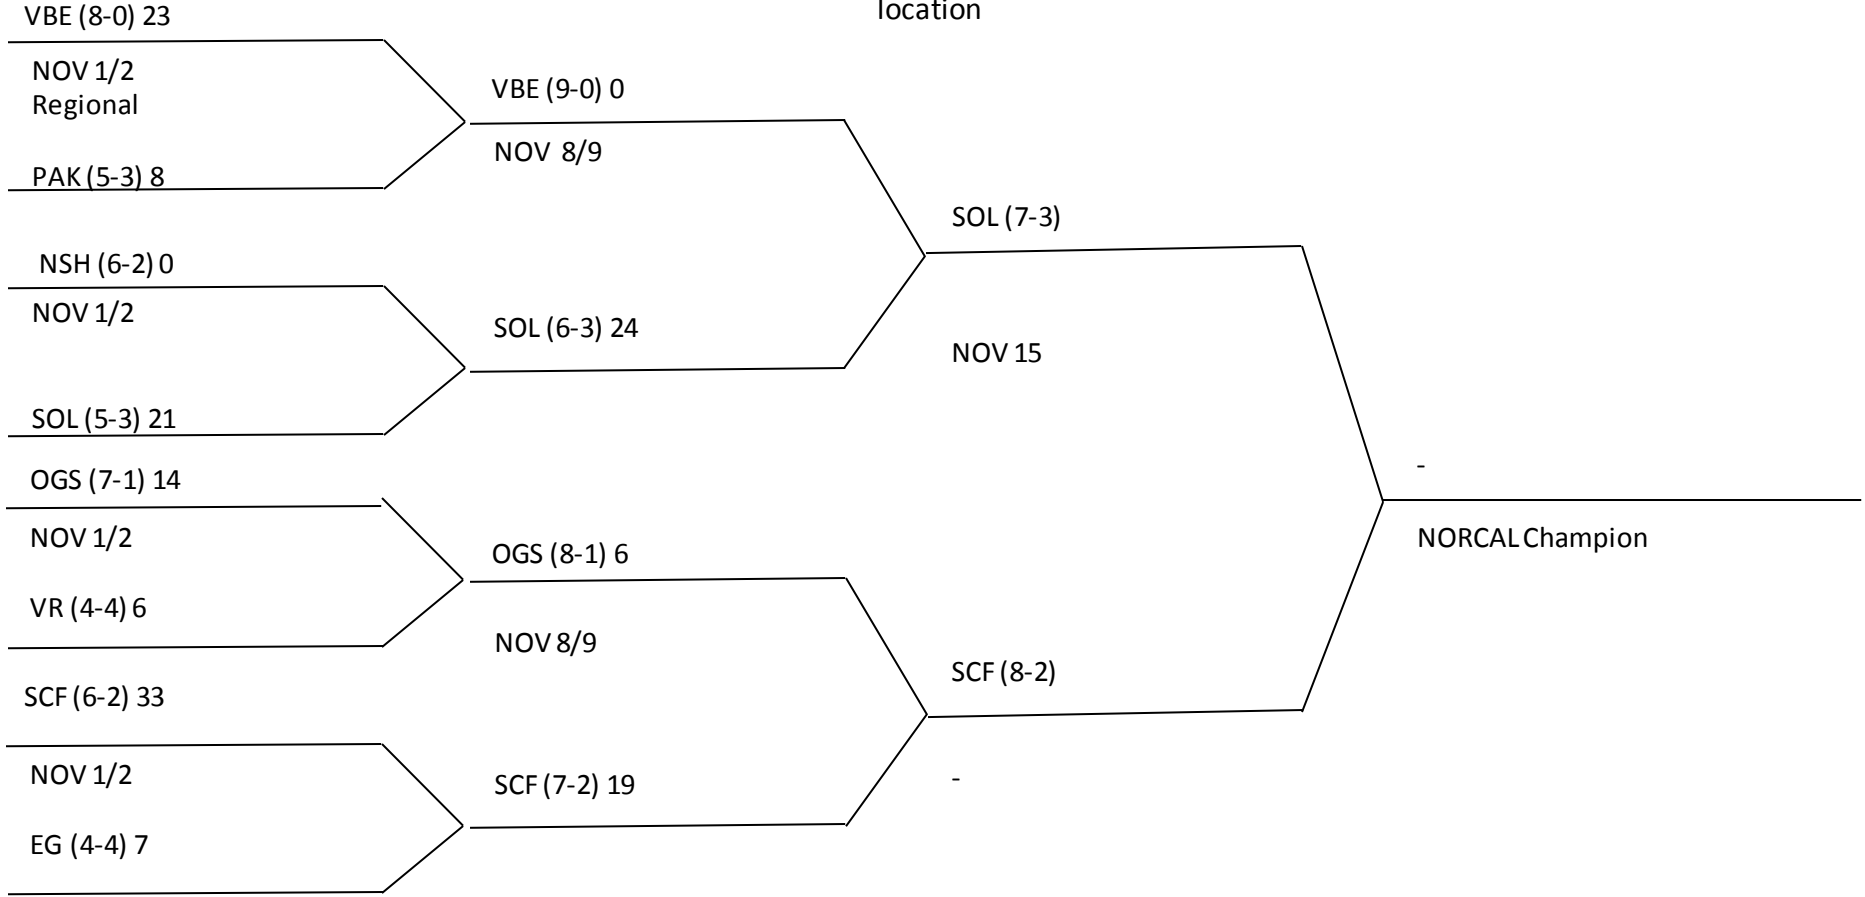

**NORCAL CHAMPIONSHIPS Division 1
CADET**

Check schedule for game time. Day and location

NORCAL CHAMPIONSHIPS Division 1

JR PEE WEE

Check schedule for game time. Day and location

NORCAL CHAMPIONSHIPS Division 1

PEE WEE

Check schedule for game time. Day and location

NORCAL CHAMPIONSHIPS Division 1

JR MIDGET

Check schedule for game time. Day and location

NORCAL CHAMPIONSHIPS Division 1

MIDGET

Check schedule for game time. Day and location

NORCAL CHAMPIONSHIPS Division 2

CADET

Check schedule for game time. Day and location

NORCAL CHAMPIONSHIPS Division 2

JR PEE WEE

Check schedule for game time. Day and location

NORCAL CHAMPIONSHIPS Division 2