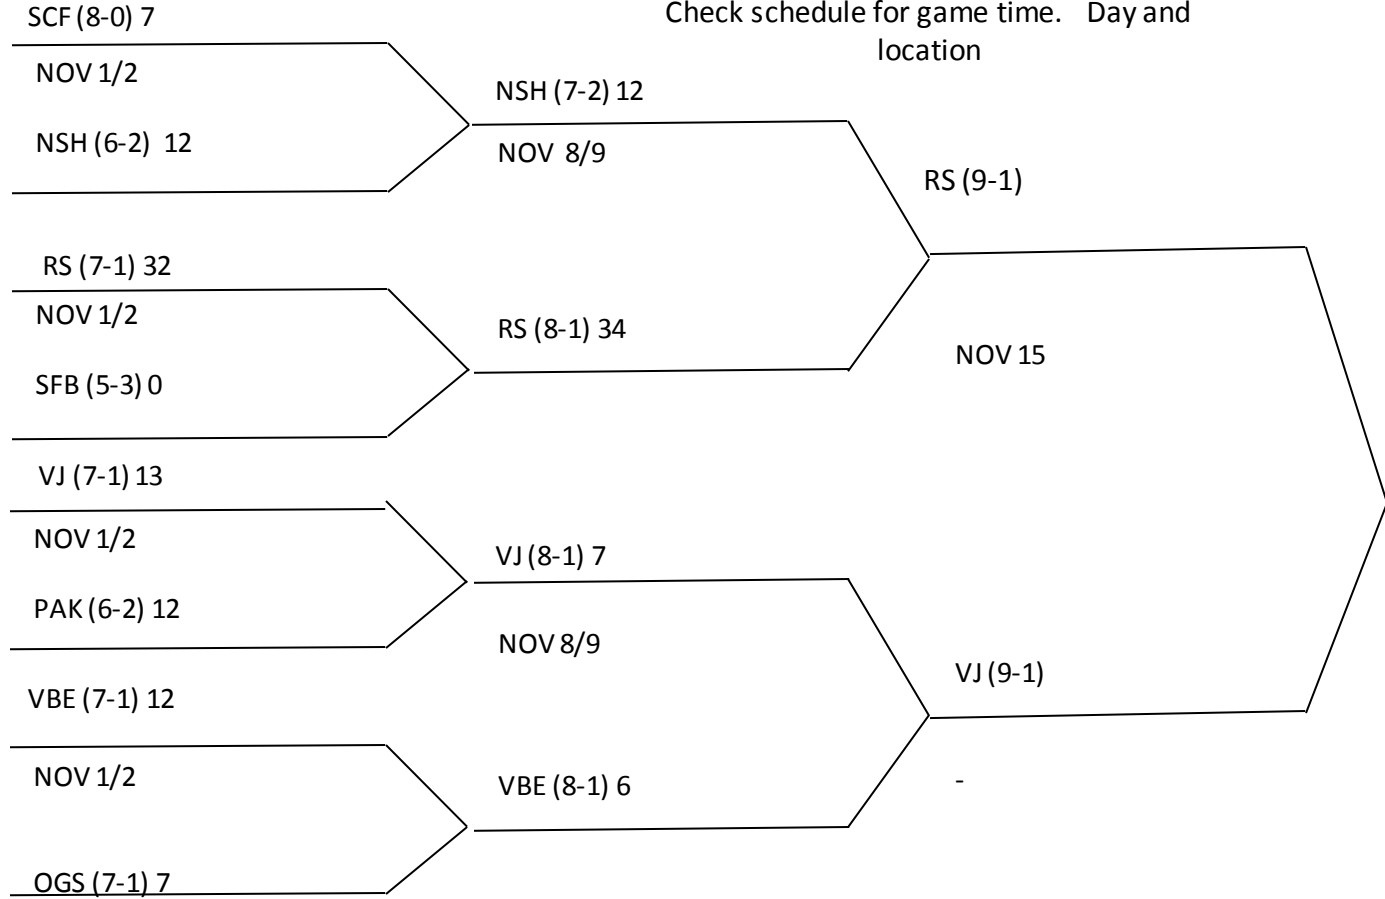

**NORCAL CHAMPIONSHIPS Division 1
CADET**

Check schedule for game time. Day and location

NORCAL CHAMPIONSHIPS Division 1

JR PEE WEE

Check schedule for game time. Day and location

NORCAL CHAMPIONSHIPS Division 1

PEE WEE

Check schedule for game time. Day and location

NORCAL CHAMPIONSHIPS Division 1

JR MIDGET

Check schedule for game time. Day and location

NORCAL CHAMPIONSHIPS Division 1

MIDGET

Check schedule for game time. Day and location

NORCAL CHAMPIONSHIPS Division 2

CADET

Check schedule for game time. Day and location

NORCAL CHAMPIONSHIPS Division 2

JR PEE WEE

Check schedule for game time. Day and location

NORCAL CHAMPIONSHIPS Division 2

JR MIDGET

Check schedule for game time. Day and location

NORCAL CHAMPIONSHIPS Division 2

MIDGET

Check schedule for game time. Day and location