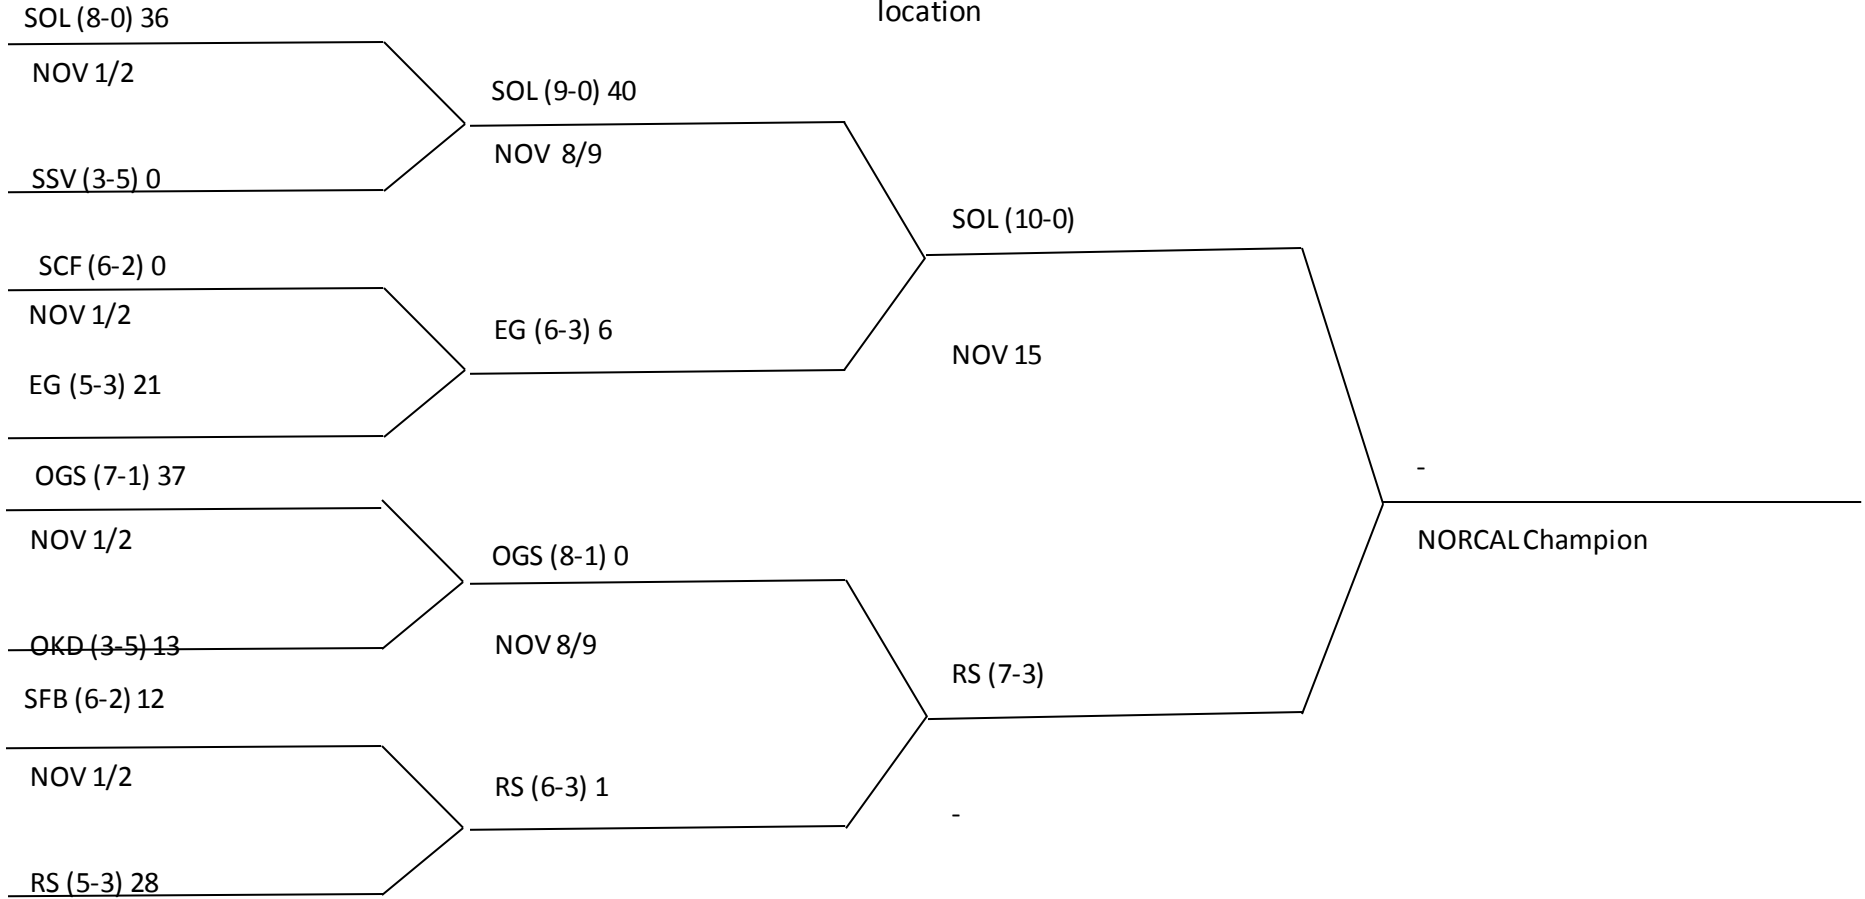

**NORCAL CHAMPIONSHIPS Division 1
CADET**

Check schedule for game time. Day and location

NORCAL CHAMPIONSHIPS Division 1

JR PEE WEE

Check schedule for game time. Day and location

NORCAL CHAMPIONSHIPS Division 1

PEE WEE

Check schedule for game time. Day and location

NORCAL CHAMPIONSHIPS Division 1

JR MIDGET

Check schedule for game time. Day and location

NORCAL CHAMPIONSHIPS Division 1

MIDGET

Check schedule for game time. Day and location

JR MIDGET

Check schedule for game time. Day and location

NORCAL CHAMPIONSHIPS Division 2

MIDGET

Check schedule for game time. Day and location