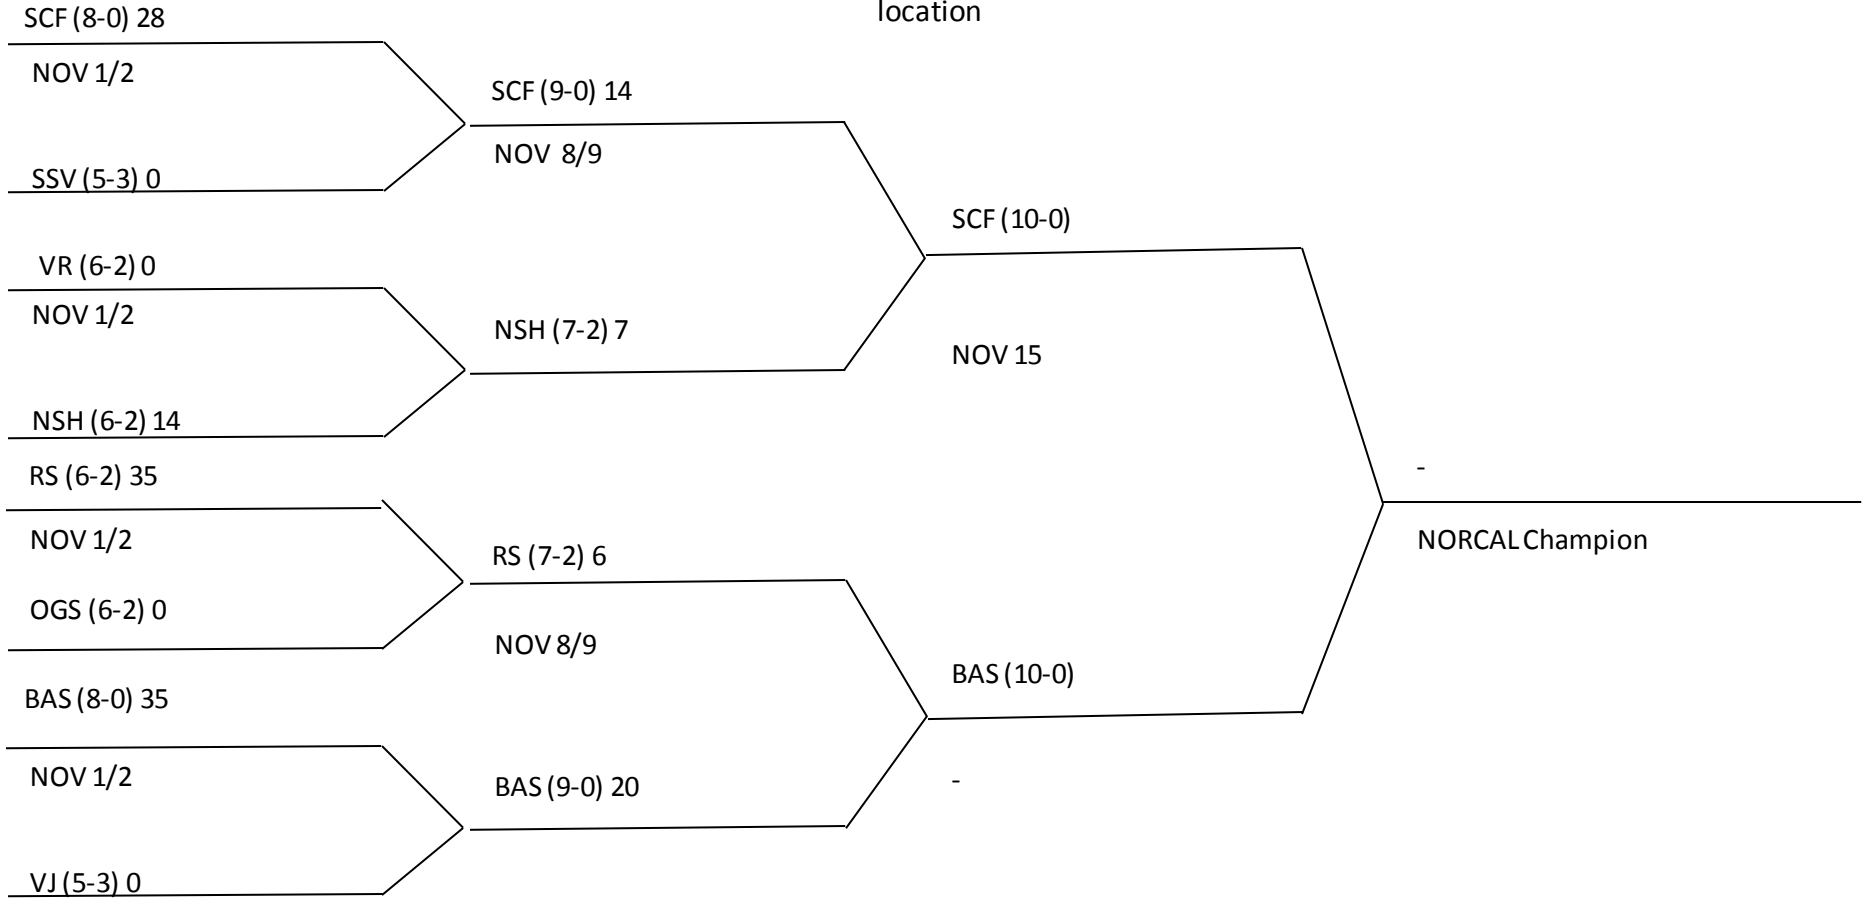

**NORCAL CHAMPIONSHIPS Division 1
CADET**

Check schedule for game time. Day and location

NORCAL CHAMPIONSHIPS Division 1

JR PEE WEE

Check schedule for game time. Day and location

NORCAL CHAMPIONSHIPS Division 1

PEE WEE

Check schedule for game time. Day and location

NORCAL CHAMPIONSHIPS Division 1

JR MIDGET

Check schedule for game time. Day and location

NORCAL CHAMPIONSHIPS Division 1

MIDGET

Check schedule for game time. Day and location

NORCAL CHAMPIONSHIPS Division 2

CADET

Check schedule for game time. Day and location

NORCAL CHAMPIONSHIPS Division 2

JR PEE WEE

Check schedule for game time. Day and location

NORCAL CHAMPIONSHIPS Division 2

JR MIDGET

Check schedule for game time. Day and location

NORCAL CHAMPIONSHIPS Division 2

MIDGET

Check schedule for game time. Day and location