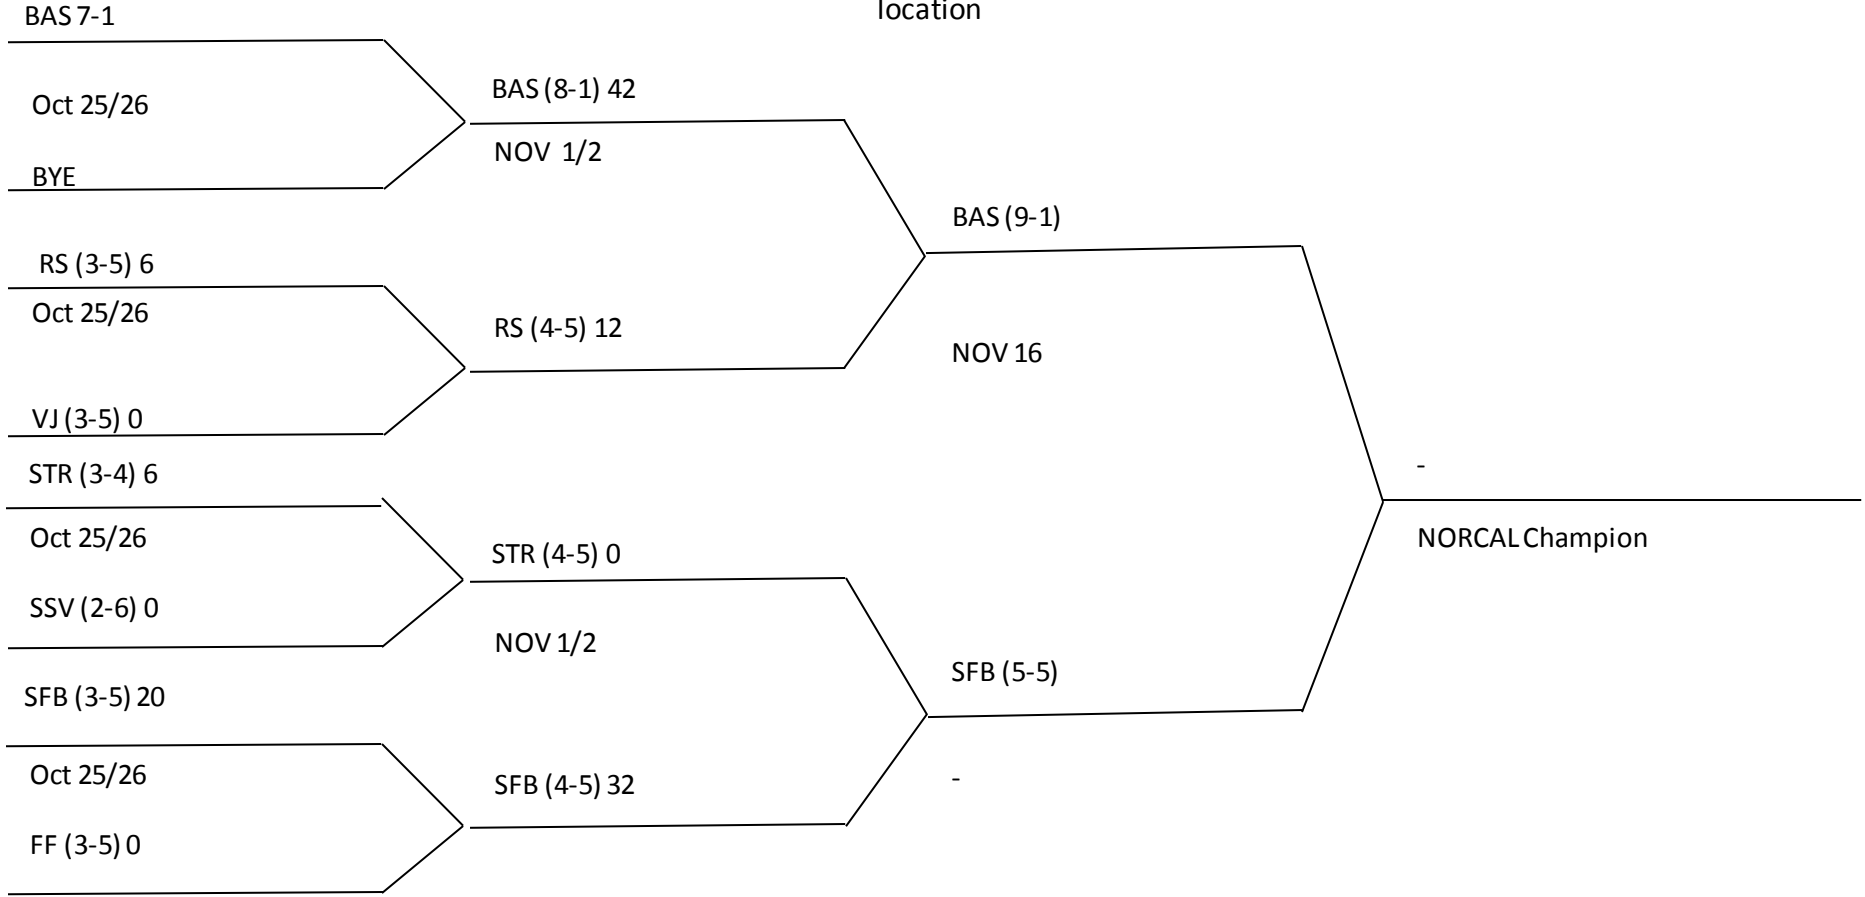

PEE WEE

Check schedule for game time. Day and location

NORCAL CHAMPIONSHIPS Division 1

JR MIDGET

Check schedule for game time. Day and location

NORCAL CHAMPIONSHIPS Division 1

MIDGET

Check schedule for game time. Day and location

NORCAL CHAMPIONSHIPS Division 2

CADET

Check schedule for game time. Day and location

NORCAL CHAMPIONSHIPS Division 2

JR PEE WEE

Check schedule for game time. Day and location

NORCAL CHAMPIONSHIPS Division 2

JR MIDGET

Check schedule for game time. Day and location

NORCAL CHAMPIONSHIPS Division 2

MIDGET

Check schedule for game time. Day and location