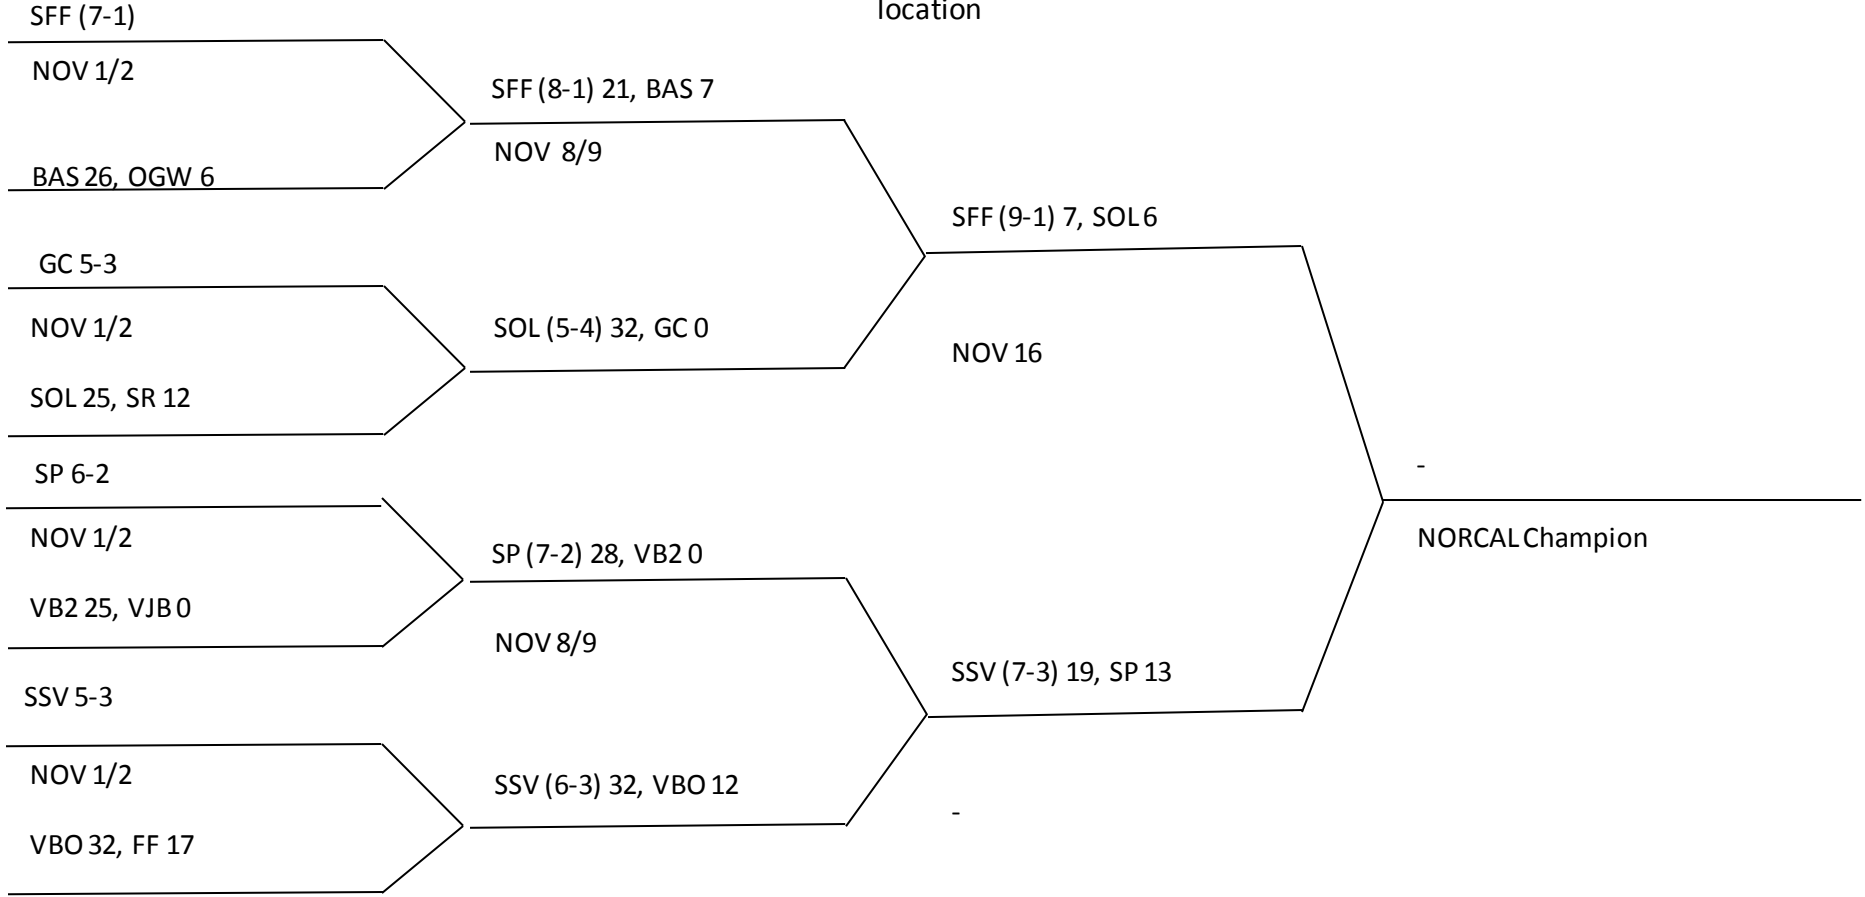

NORCAL CHAMPIONSHIPS Division 2

CADET

Check schedule for game time. Day and location