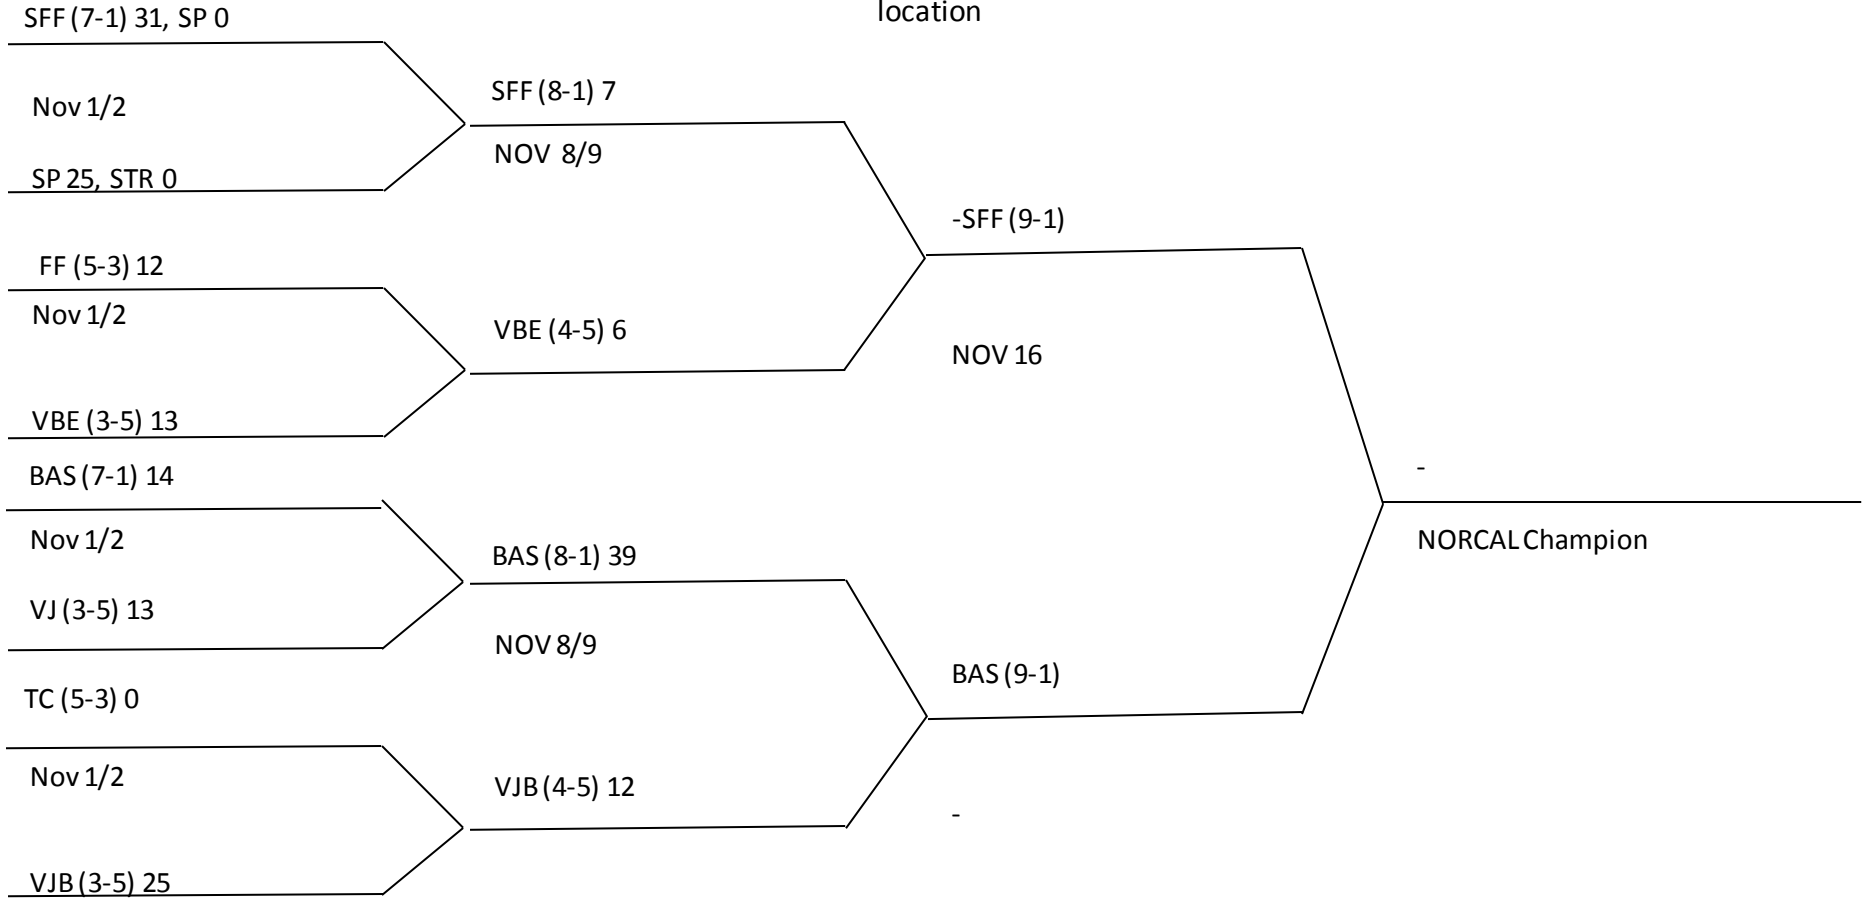

PEE WEE

Check schedule for game time. Day and location

NORCAL CHAMPIONSHIPS Division 1

JR MIDGET

Check schedule for game time. Day and location

NORCAL CHAMPIONSHIPS Division 1

MIDGET

Check schedule for game time. Day and location

NORCAL CHAMPIONSHIPS Division 2

CADET

Check schedule for game time. Day and location

NORCAL CHAMPIONSHIPS Division 2

JR PEE WEE

Check schedule for game time. Day and location

NORCAL CHAMPIONSHIPS Division 2

JR MIDGET

Check schedule for game time. Day and location

NORCAL CHAMPIONSHIPS Division 2

MIDGET

Check schedule for game time. Day and location