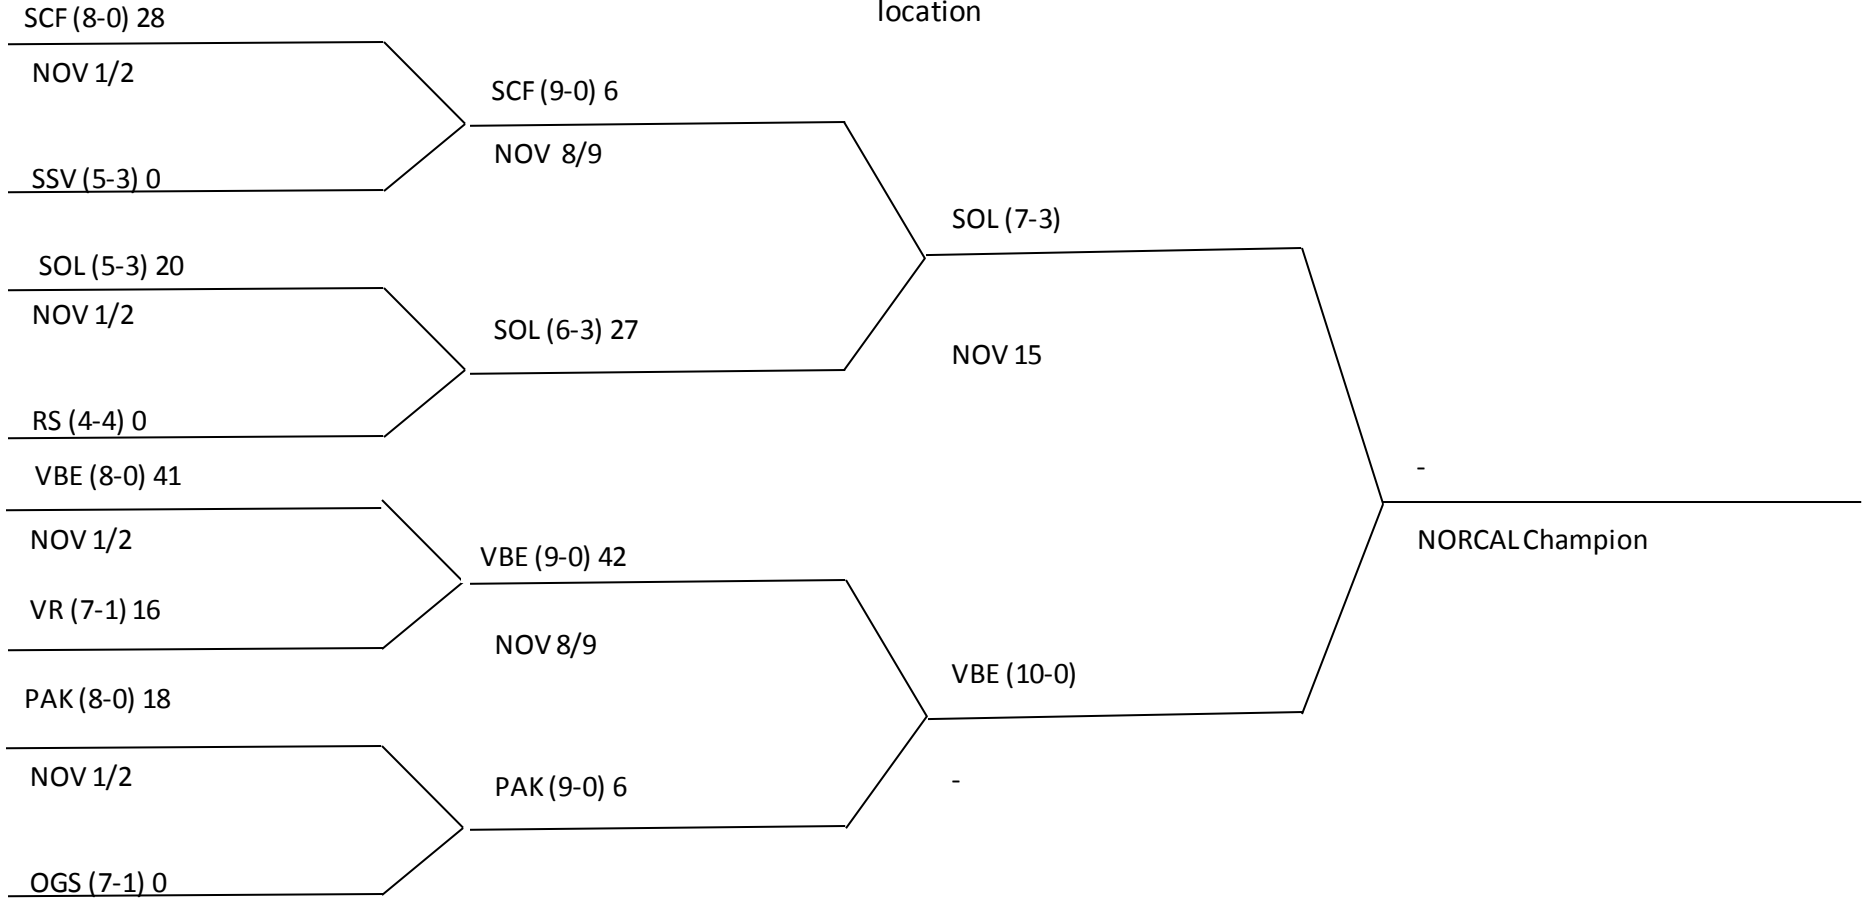

**NORCAL CHAMPIONSHIPS Division 1
CADET**

Check schedule for game time. Day and location

NORCAL CHAMPIONSHIPS Division 1

JR PEE WEE

Check schedule for game time. Day and location

NORCAL CHAMPIONSHIPS Division 1

PEE WEE

Check schedule for game time. Day and location

NORCAL CHAMPIONSHIPS Division 1

JR MIDGET

Check schedule for game time. Day and location

NORCAL CHAMPIONSHIPS Division 1

MIDGET

Check schedule for game time. Day and location

JR MIDGET

Check schedule for game time. Day and location

NORCAL CHAMPIONSHIPS Division 2

MIDGET

Check schedule for game time. Day and location