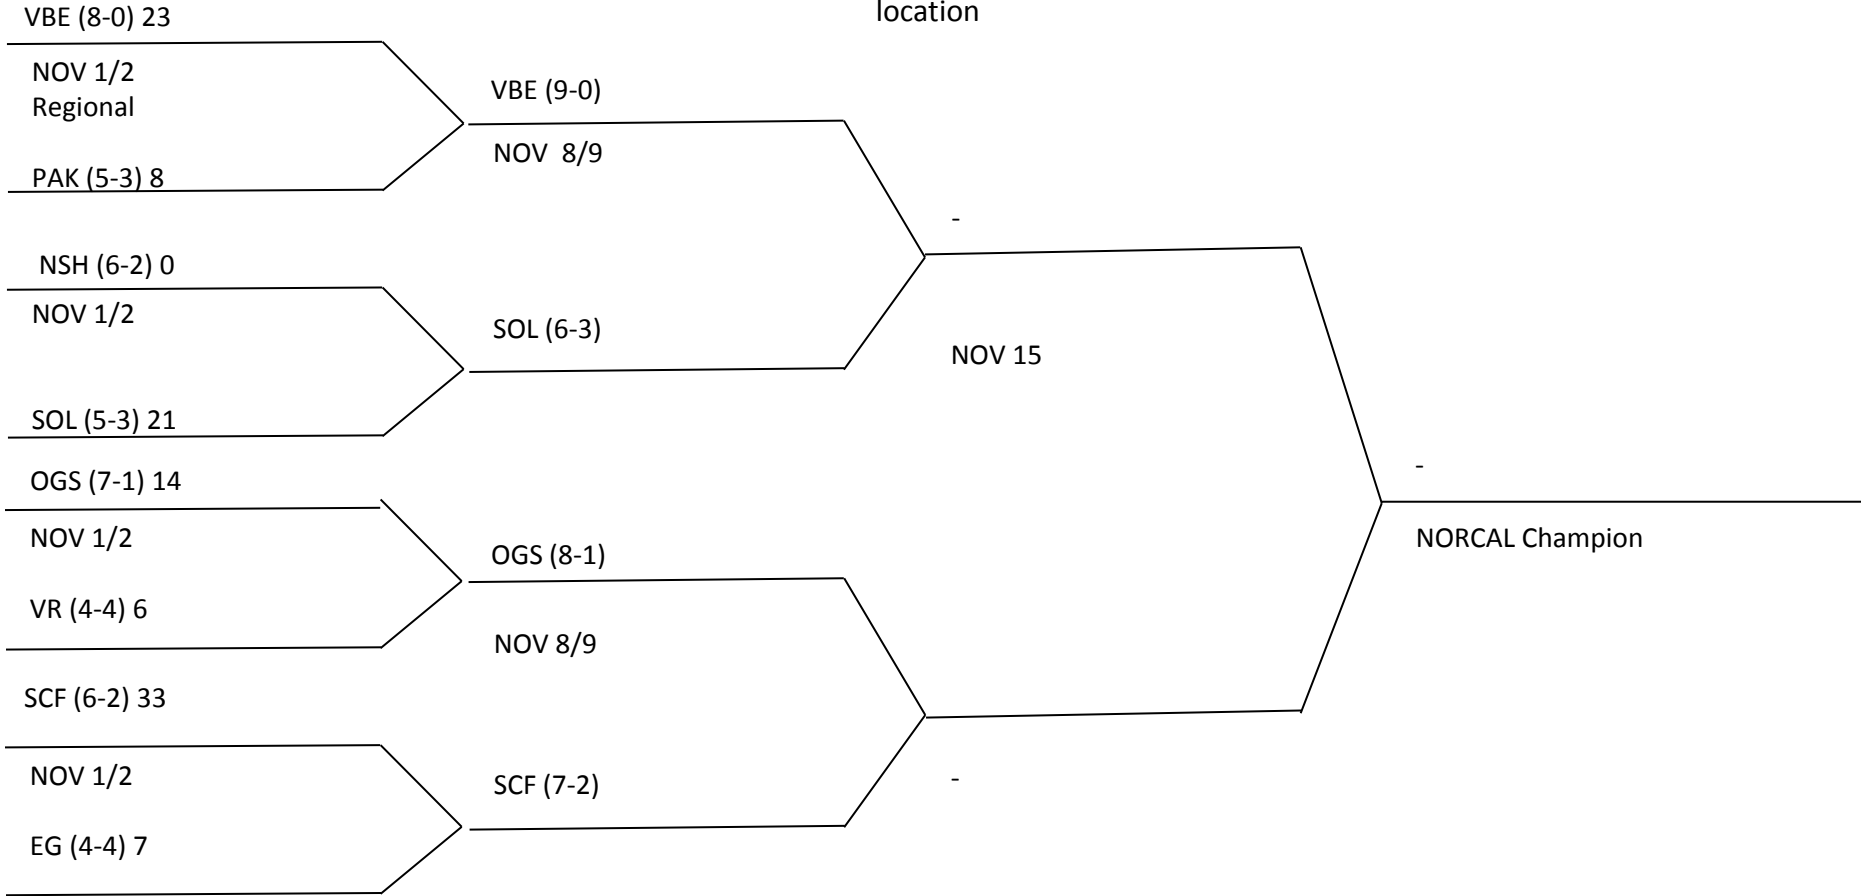

**NORCAL CHAMPIONSHIPS Division 1
CADET**

Check schedule for game time. Day and location

NORCAL CHAMPIONSHIPS Division 1

JR PEE WEE

Check schedule for game time. Day and location

NORCAL CHAMPIONSHIPS Division 1

PEE WEE

Check schedule for game time. Day and location

NORCAL CHAMPIONSHIPS Division 1

JR MIDGET

Check schedule for game time. Day and location

NORCAL CHAMPIONSHIPS Division 1

MIDGET

Check schedule for game time. Day and location