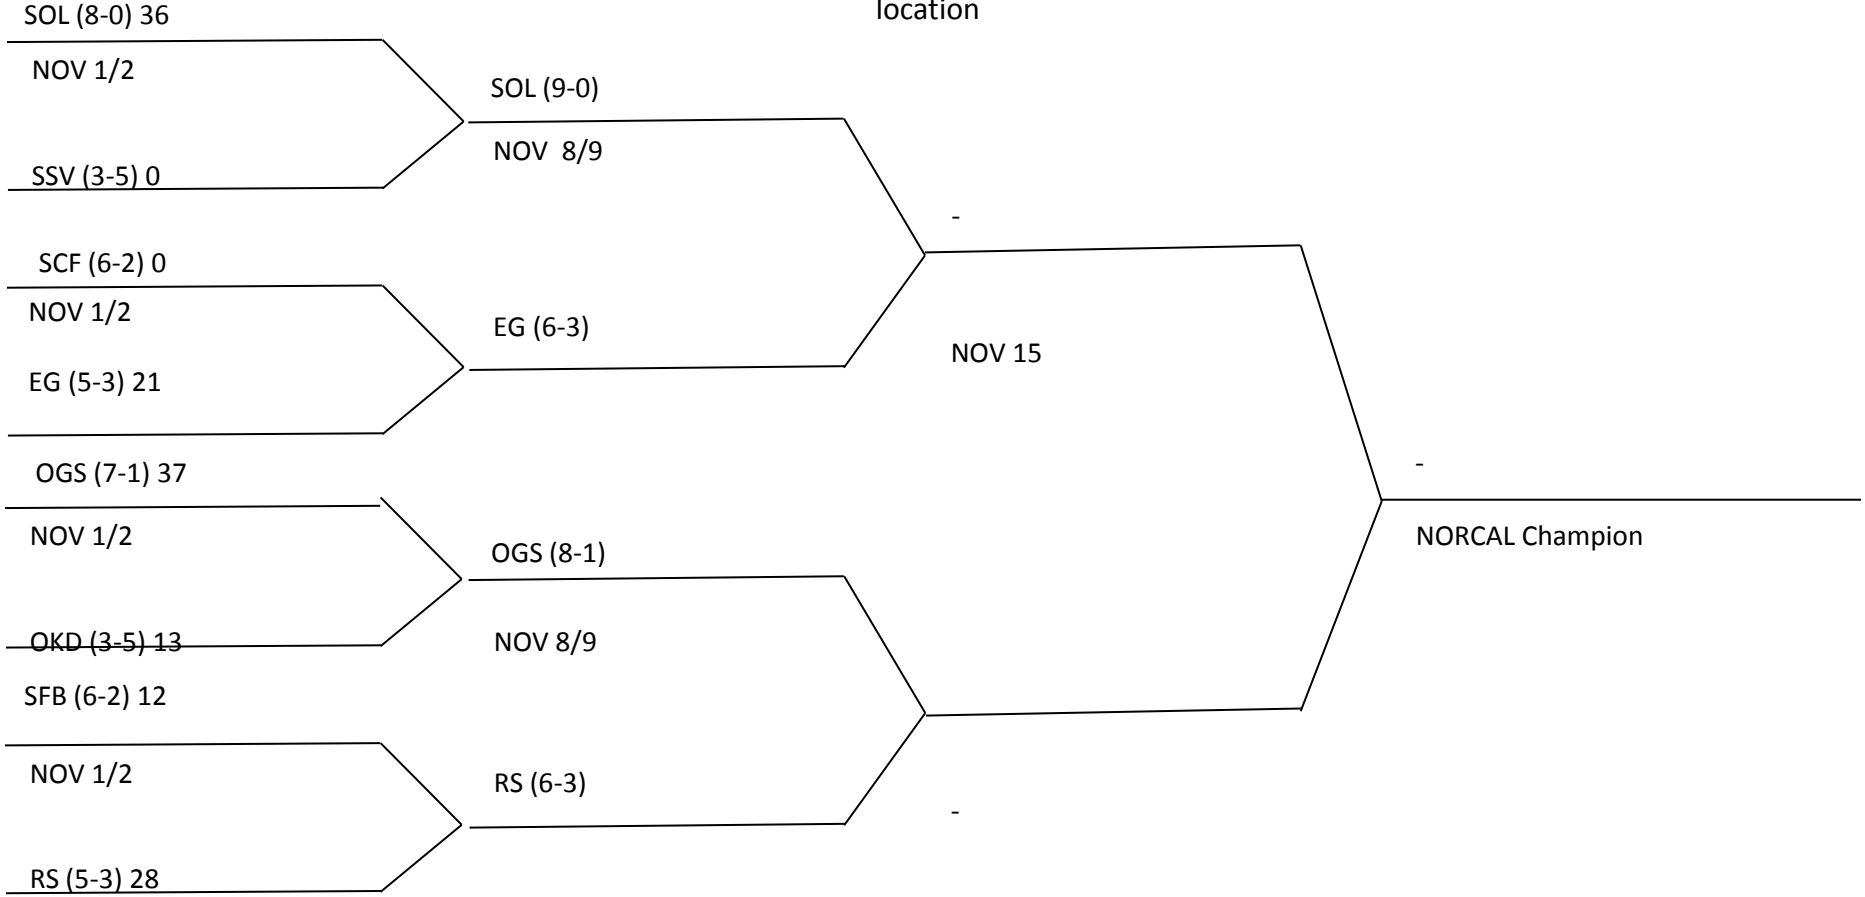

**NORCAL CHAMPIONSHIPS Division 1
CADET**

Check schedule for game time. Day and location

NORCAL CHAMPIONSHIPS Division 1

JR PEE WEE

Check schedule for game time. Day and location

NORCAL CHAMPIONSHIPS Division 1

PEE WEE

Check schedule for game time. Day and location

NORCAL CHAMPIONSHIPS Division 1

JR MIDGET

Check schedule for game time. Day and location

NORCAL CHAMPIONSHIPS Division 1

MIDGET

Check schedule for game time. Day and location