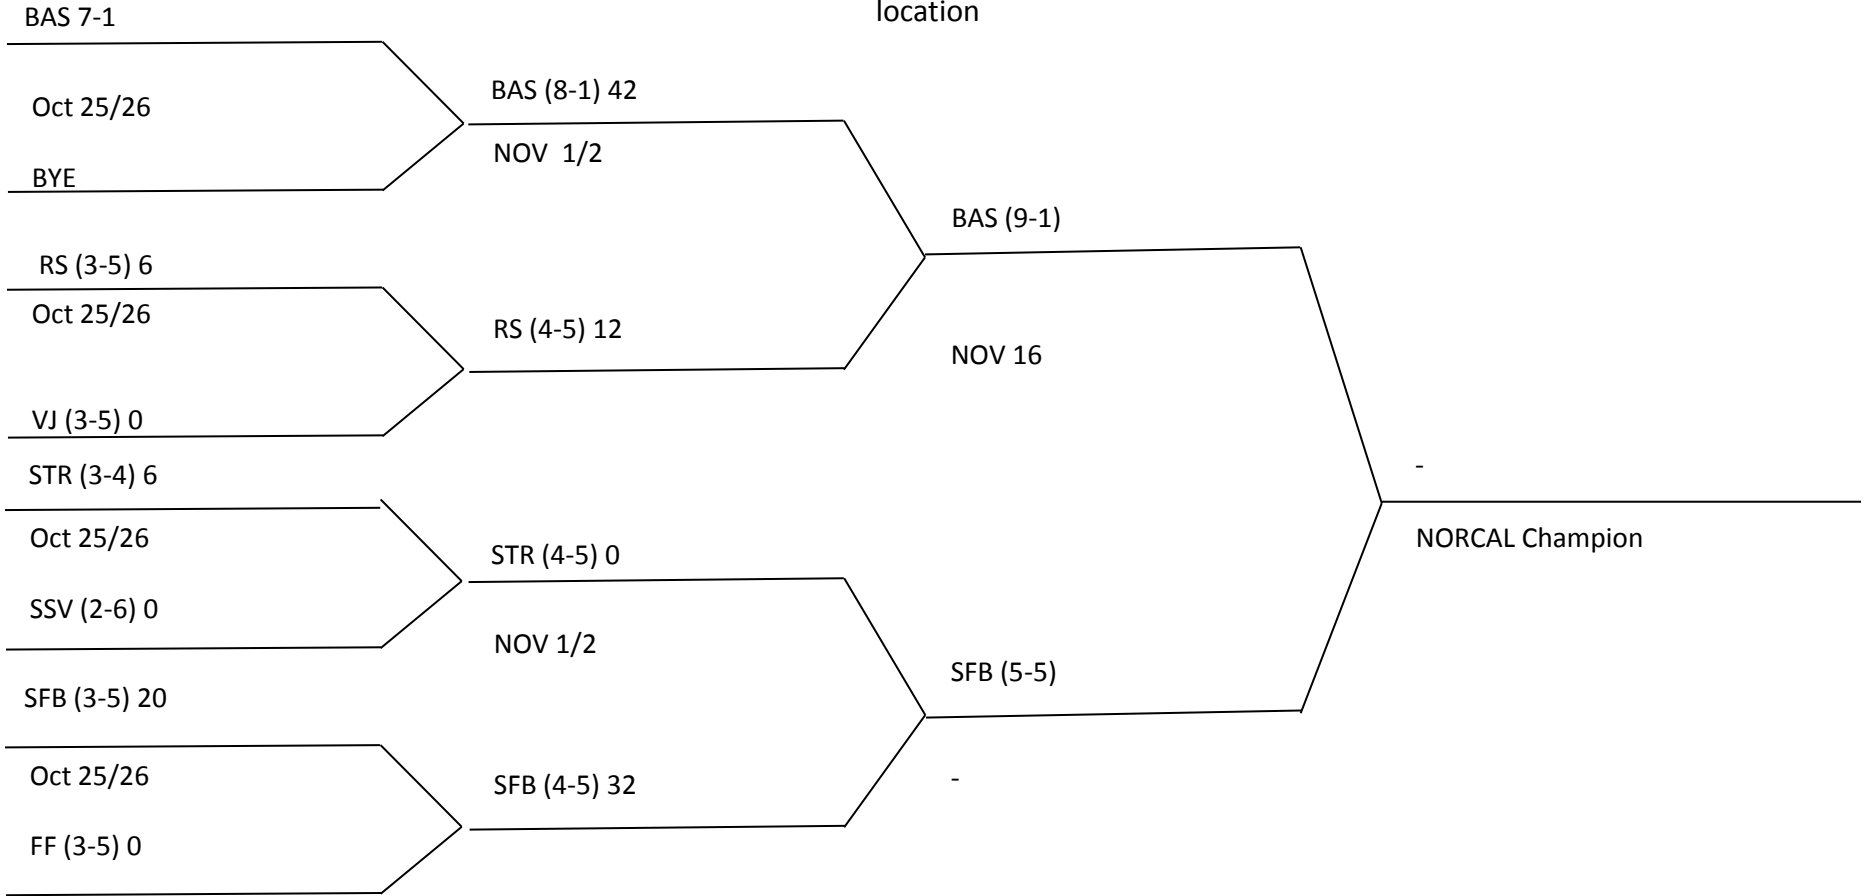

NORCAL CHAMPIONSHIPS Division 2

CADET

Check schedule for game time. Day and location

NORCAL CHAMPIONSHIPS Division 2

JR PEE WEE

Check schedule for game time. Day and location

NORCAL CHAMPIONSHIPS Division 2

PEE WEE

Check schedule for game time. Day and location

NORCAL CHAMPIONSHIPS Division 2

JR MIDGET

Check schedule for game time. Day and location

NORCAL CHAMPIONSHIPS Division 2

MIDGET

Check schedule for game time. Day and location