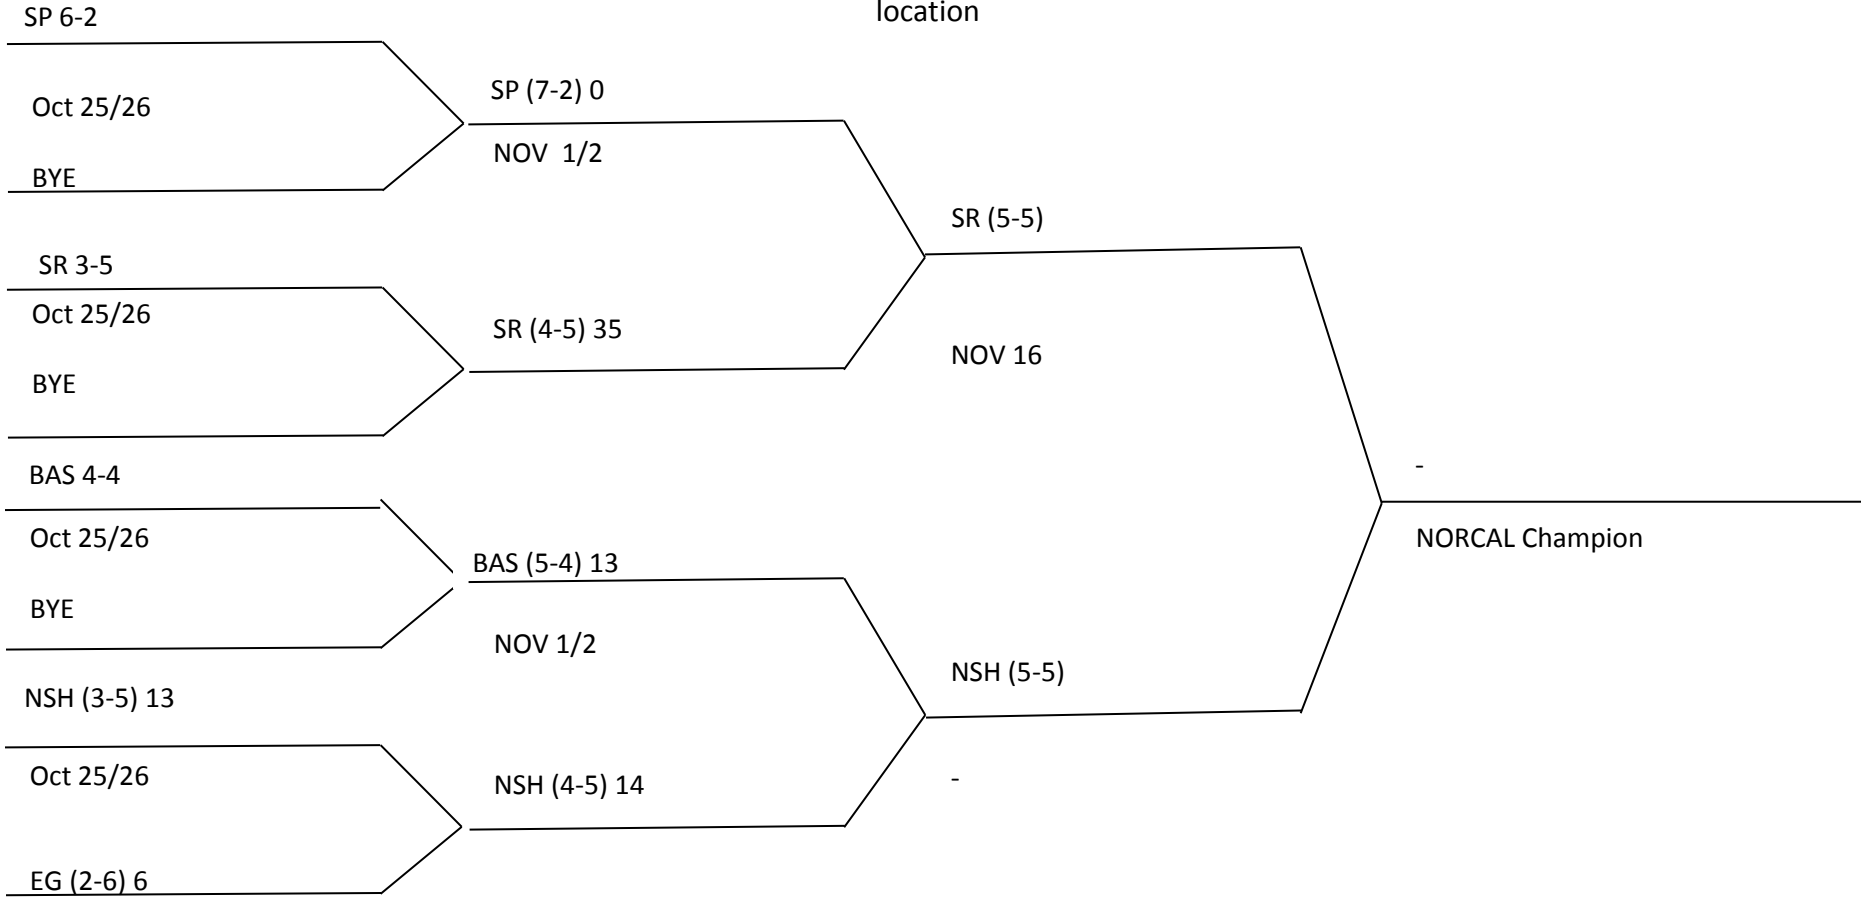

PEE WEE

Check schedule for game time. Day and location

NORCAL CHAMPIONSHIPS Division 1

JR MIDGET

Check schedule for game time. Day and location

NORCAL CHAMPIONSHIPS Division 1

MIDGET

Check schedule for game time. Day and location

NORCAL CHAMPIONSHIPS Division 2

CADET

Check schedule for game time. Day and location

NORCAL CHAMPIONSHIPS Division 2

JR PEE WEE

Check schedule for game time. Day and location

NORCAL CHAMPIONSHIPS Division 2

PEE WEE

Check schedule for game time. Day and location

NORCAL CHAMPIONSHIPS Division 2

JR MIDGET

Check schedule for game time. Day and location

NORCAL CHAMPIONSHIPS Division 2

MIDGET

Check schedule for game time. Day and location