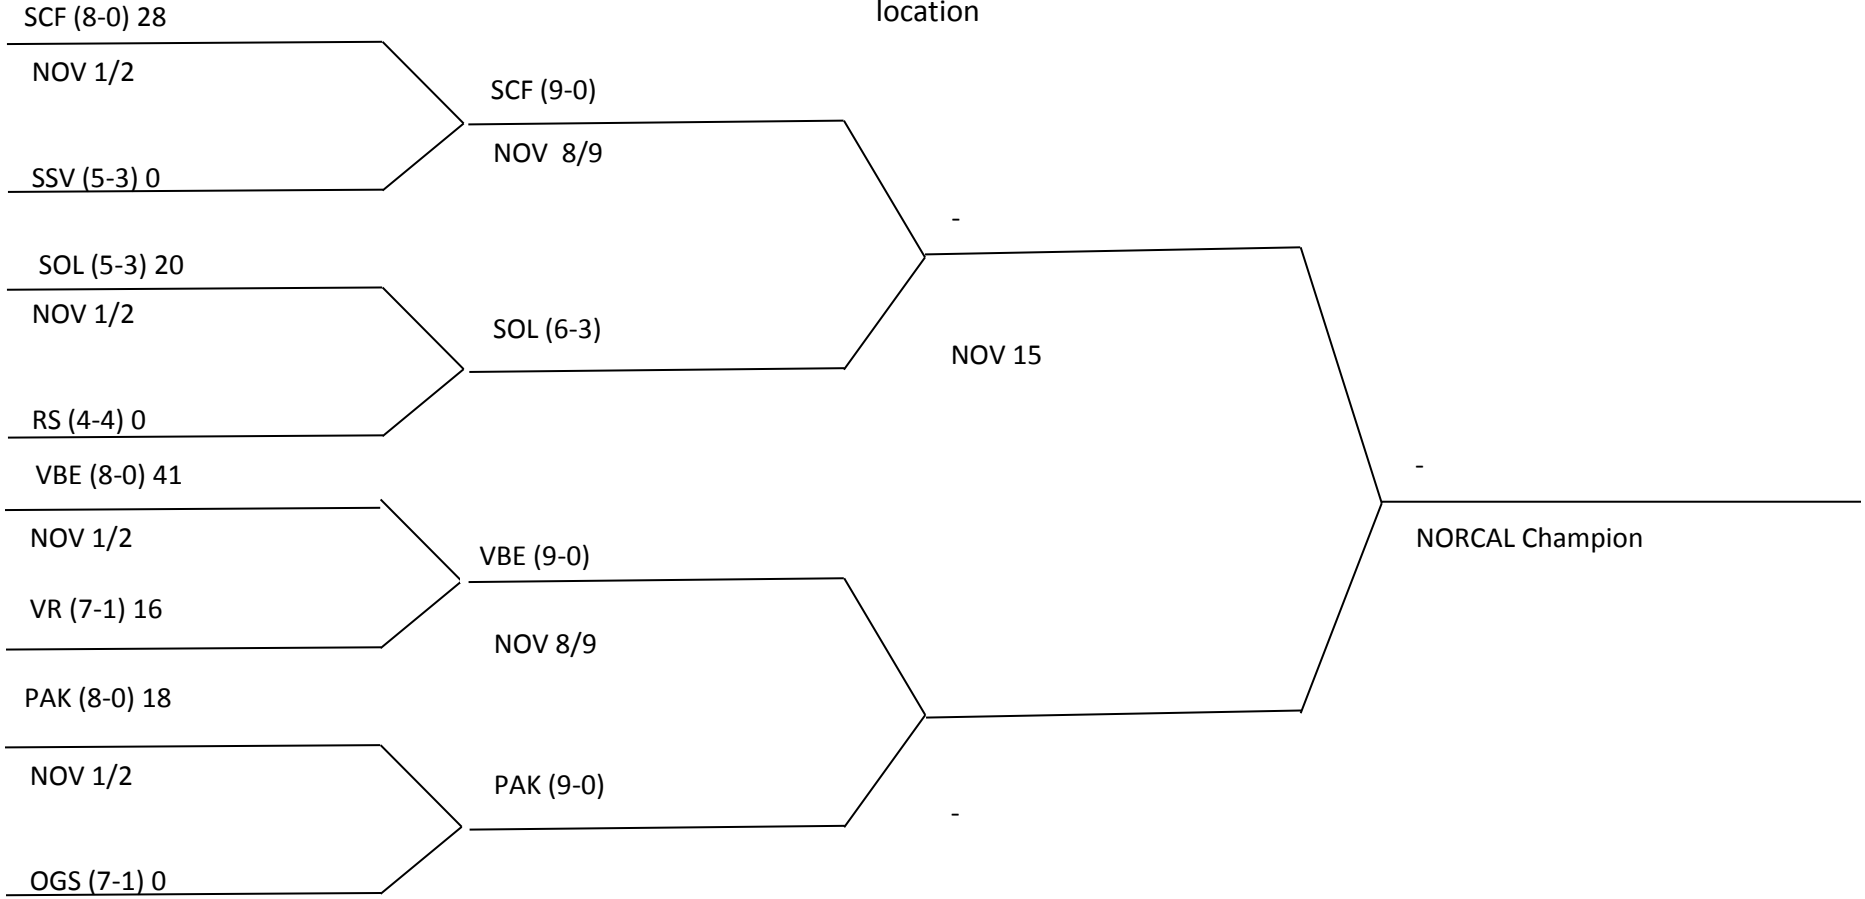

**NORCAL CHAMPIONSHIPS Division 1
CADET**

Check schedule for game time. Day and location

NORCAL CHAMPIONSHIPS Division 1

JR PEE WEE

Check schedule for game time. Day and location

NORCAL CHAMPIONSHIPS Division 1

PEE WEE

Check schedule for game time. Day and location

NORCAL CHAMPIONSHIPS Division 1

JR MIDGET

Check schedule for game time. Day and location

NORCAL CHAMPIONSHIPS Division 1

MIDGET

Check schedule for game time. Day and location