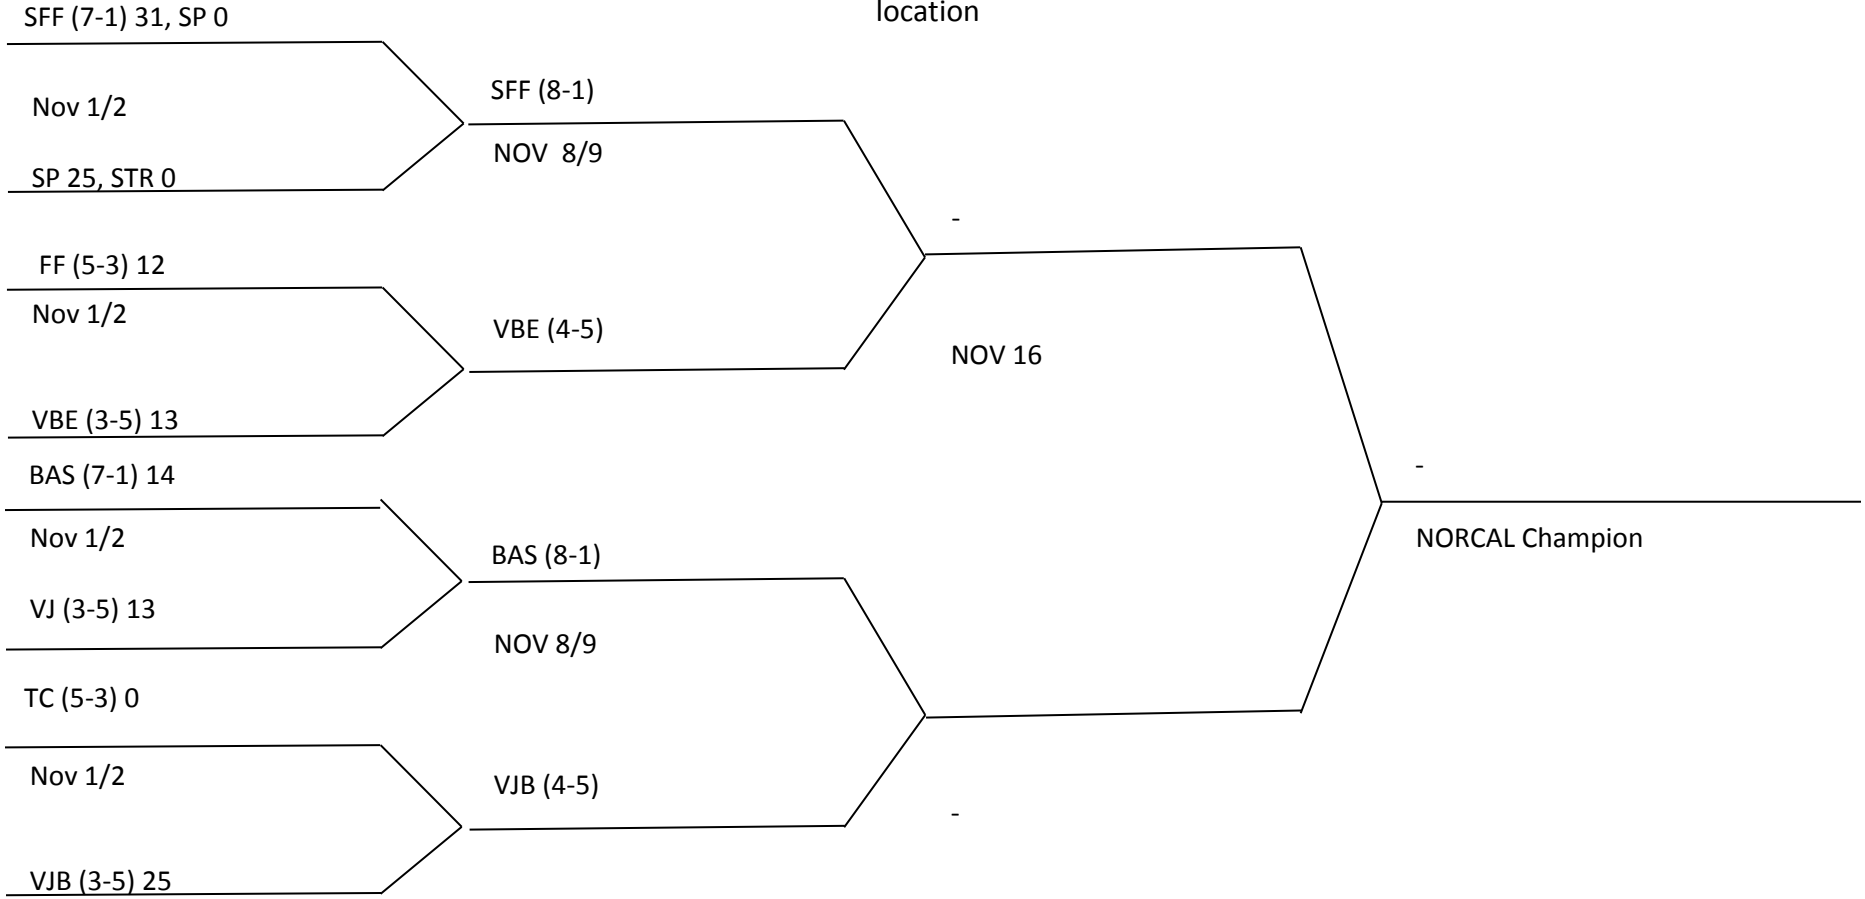

PEE WEE

Check schedule for game time. Day and location

NORCAL CHAMPIONSHIPS Division 1

JR MIDGET

Check schedule for game time. Day and location

NORCAL CHAMPIONSHIPS Division 1

MIDGET

Check schedule for game time. Day and location

NORCAL CHAMPIONSHIPS Division 2

CADET

Check schedule for game time. Day and location

NORCAL CHAMPIONSHIPS Division 2

JR PEE WEE

Check schedule for game time. Day and location

NORCAL CHAMPIONSHIPS Division 2

PEE WEE

Check schedule for game time. Day and location

NORCAL CHAMPIONSHIPS Division 2

JR MIDGET

Check schedule for game time. Day and location

NORCAL CHAMPIONSHIPS Division 2

MIDGET

Check schedule for game time. Day and location