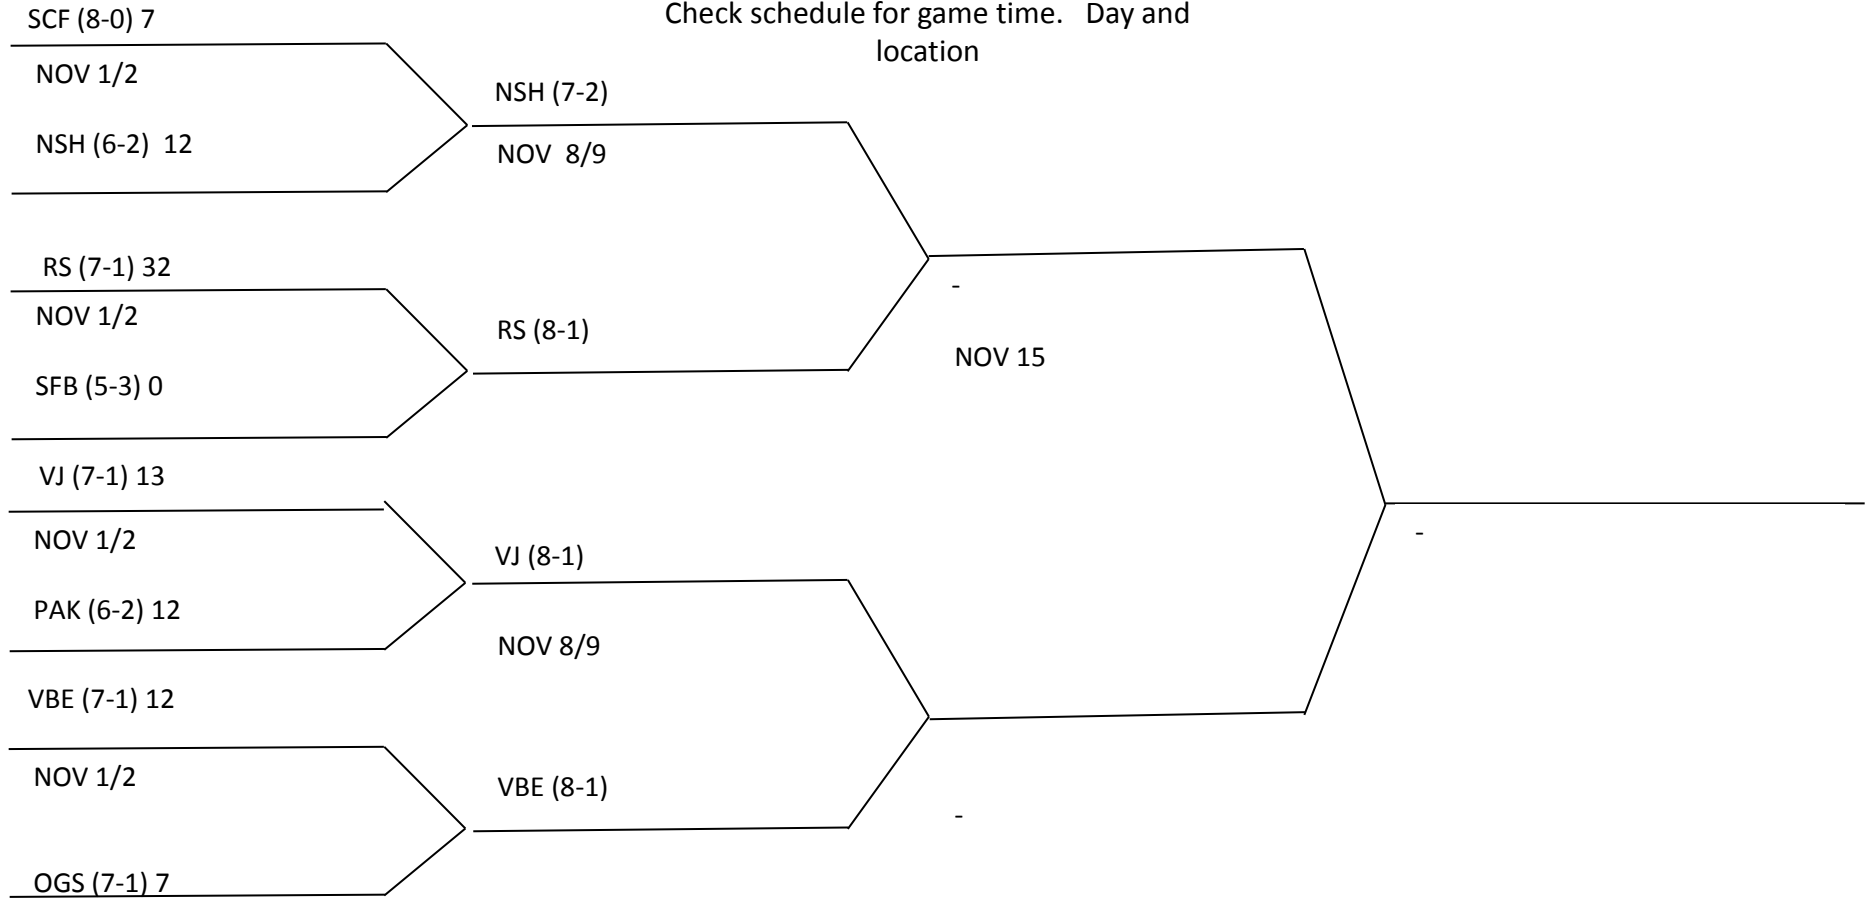

**NORCAL CHAMPIONSHIPS Division 1
CADET**

Check schedule for game time. Day and location

NORCAL CHAMPIONSHIPS Division 1

JR PEE WEE

Check schedule for game time. Day and location

NORCAL CHAMPIONSHIPS Division 1

PEE WEE

Check schedule for game time. Day and location

NORCAL CHAMPIONSHIPS Division 1

JR MIDGET

Check schedule for game time. Day and location

NORCAL CHAMPIONSHIPS Division 1

MIDGET

Check schedule for game time. Day and location