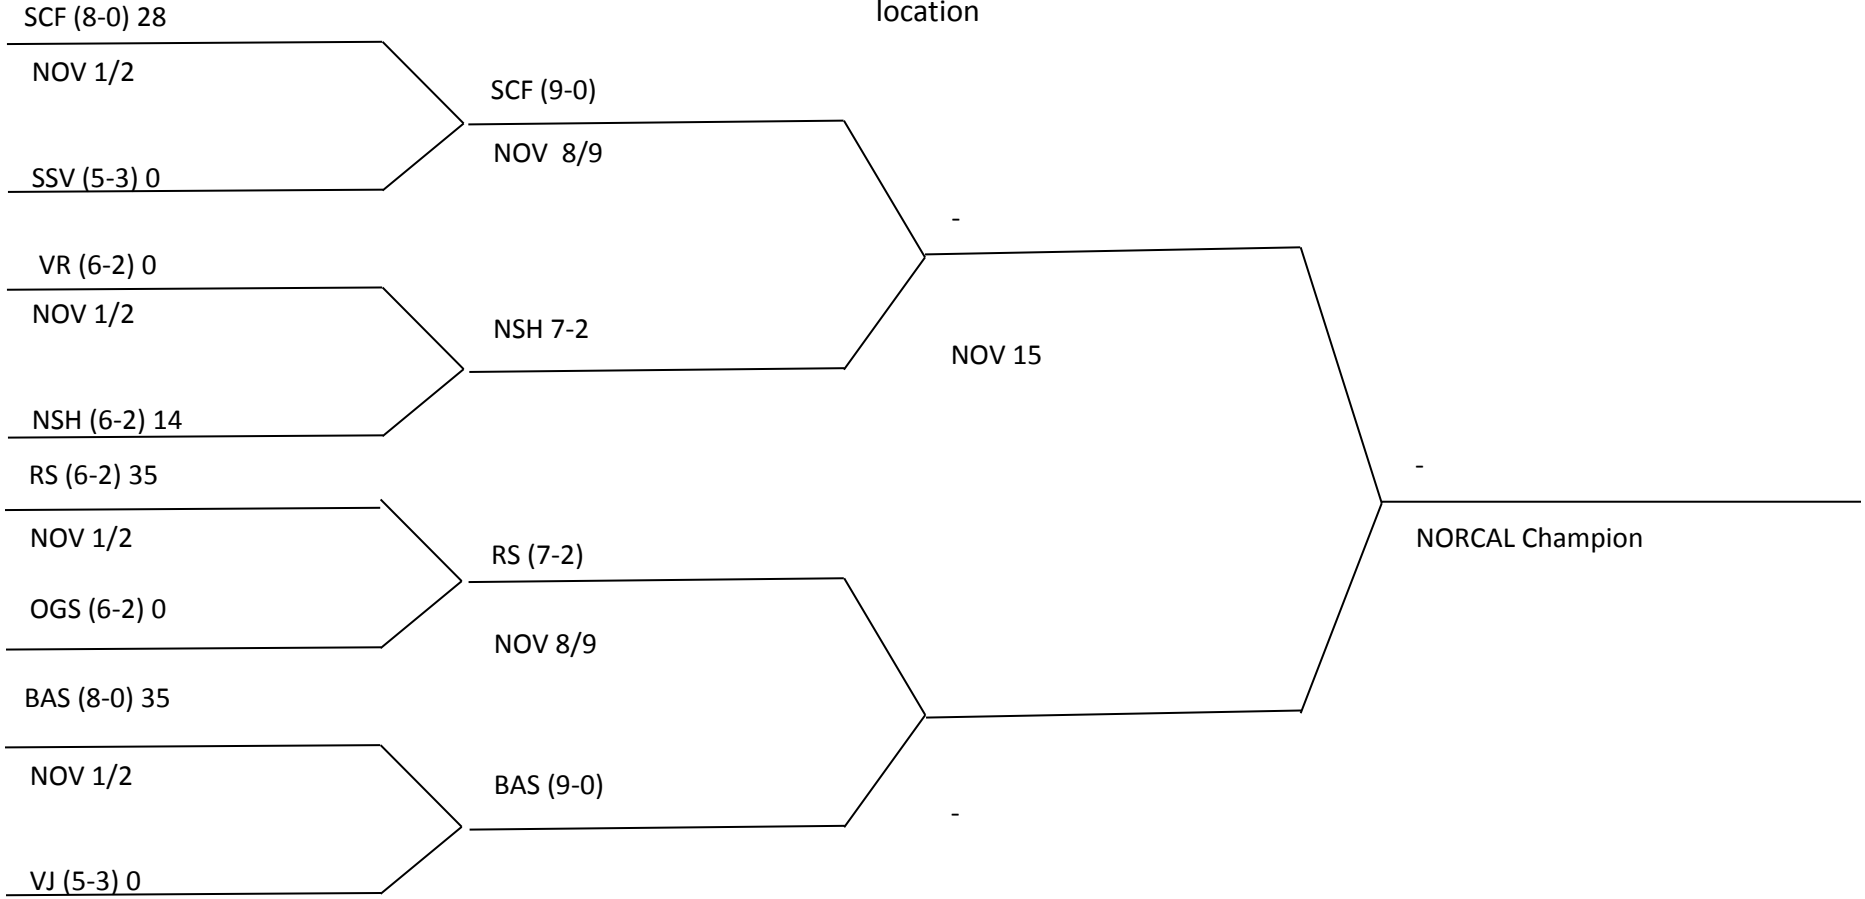

**NORCAL CHAMPIONSHIPS Division 1
CADET**

Check schedule for game time. Day and location

NORCAL CHAMPIONSHIPS Division 1

JR PEE WEE

Check schedule for game time. Day and location

NORCAL CHAMPIONSHIPS Division 1

PEE WEE

Check schedule for game time. Day and location

NORCAL CHAMPIONSHIPS Division 1

JR MIDGET

Check schedule for game time. Day and location

NORCAL CHAMPIONSHIPS Division 1

MIDGET

Check schedule for game time. Day and location