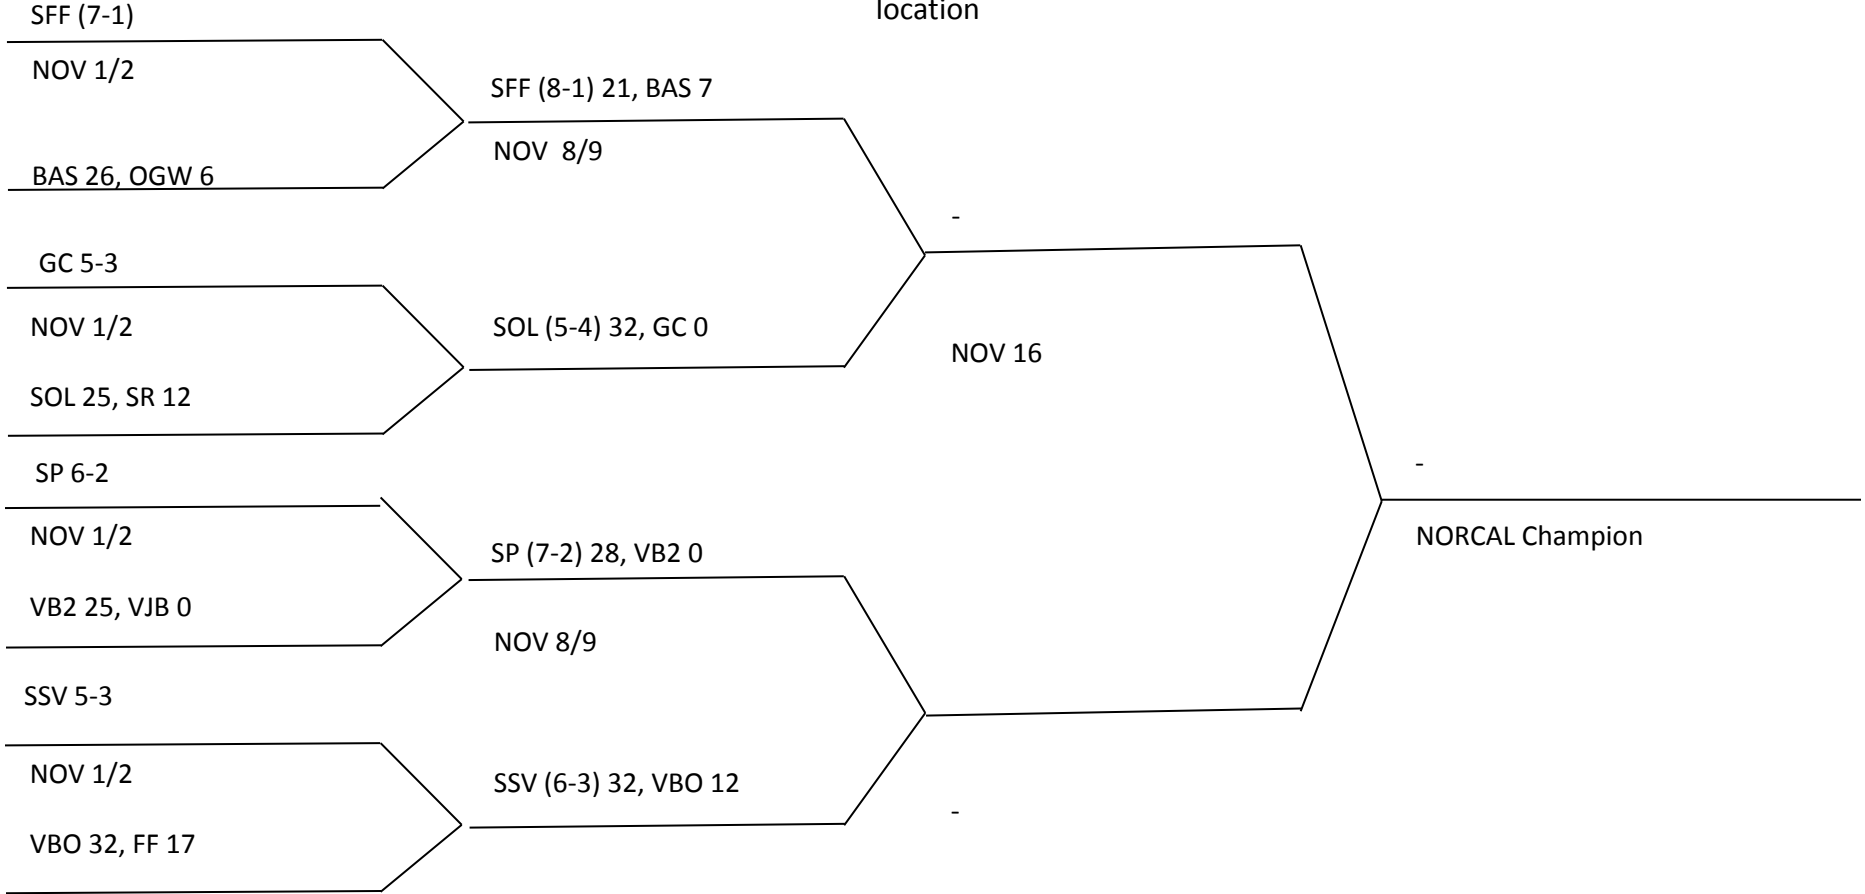

NORCAL CHAMPIONSHIPS Division 2

CADET

Check schedule for game time. Day and location