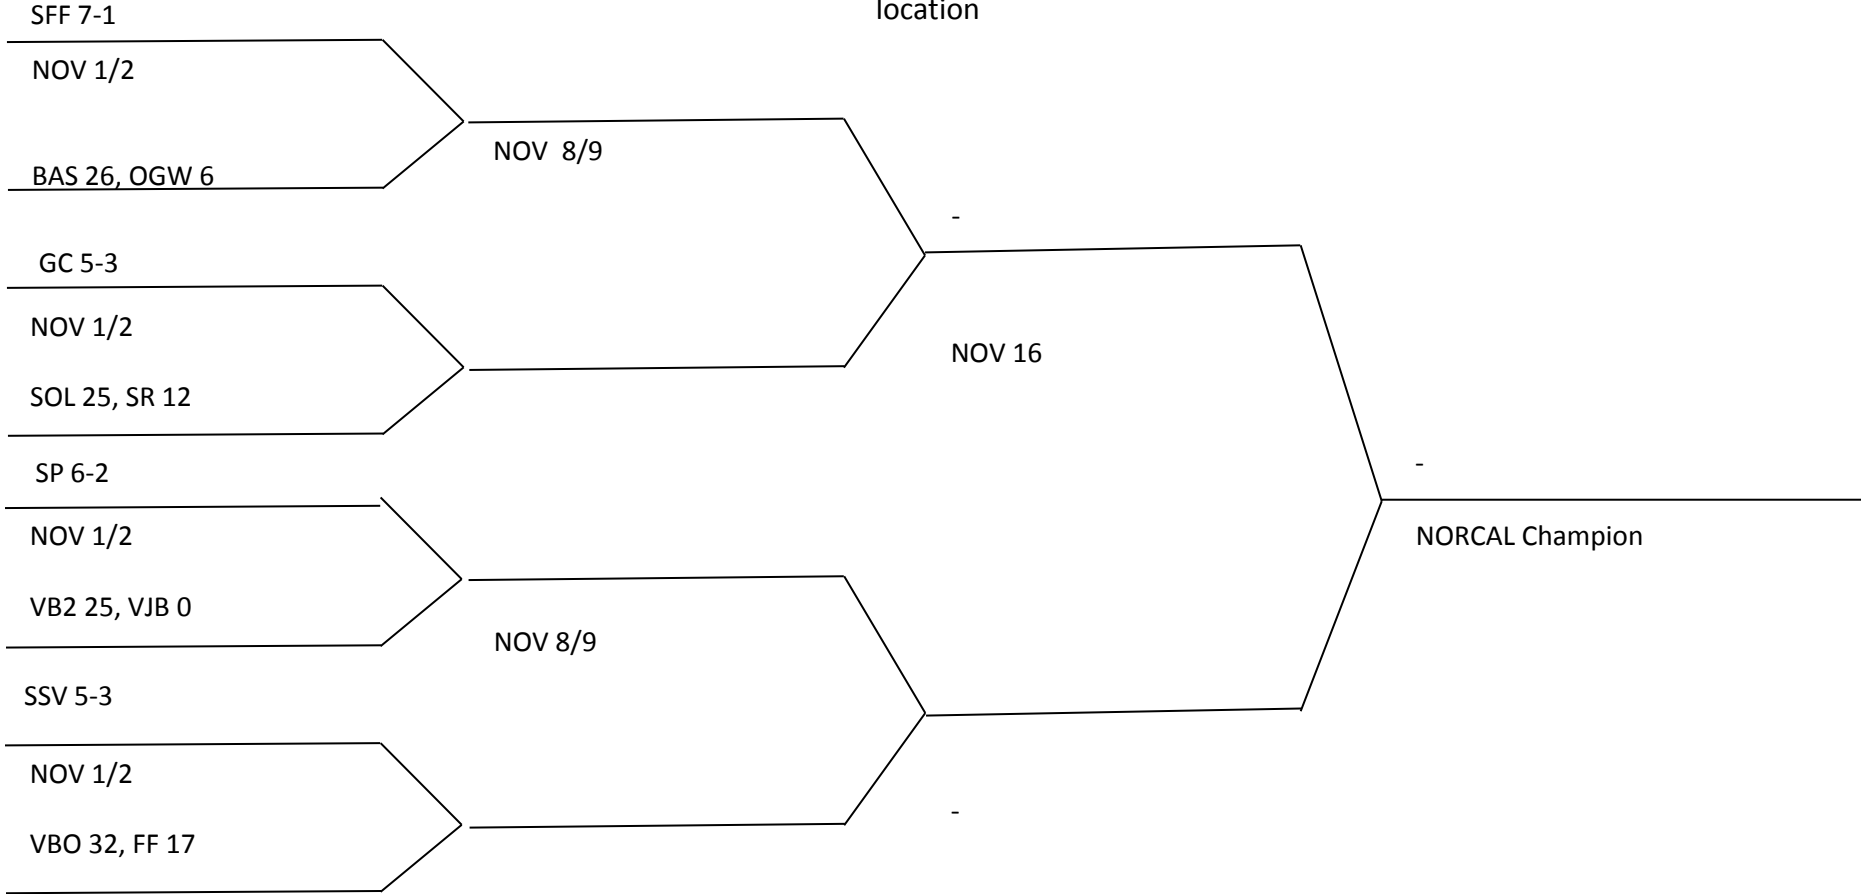

**PEE WEE**

Check schedule for game time. Day and location

**NORCAL CHAMPIONSHIPS Division 1**

**JR MIDGET**

Check schedule for game time. Day and location

**NORCAL CHAMPIONSHIPS Division 1**

**MIDGET**

Check schedule for game time. Day and location

**NORCAL CHAMPIONSHIPS Division 2**

**CADET**

Check schedule for game time. Day and location

**NORCAL CHAMPIONSHIPS Division 2**

**JR PEE WEE**

Check schedule for game time. Day and location

**NORCAL CHAMPIONSHIPS Division 2**