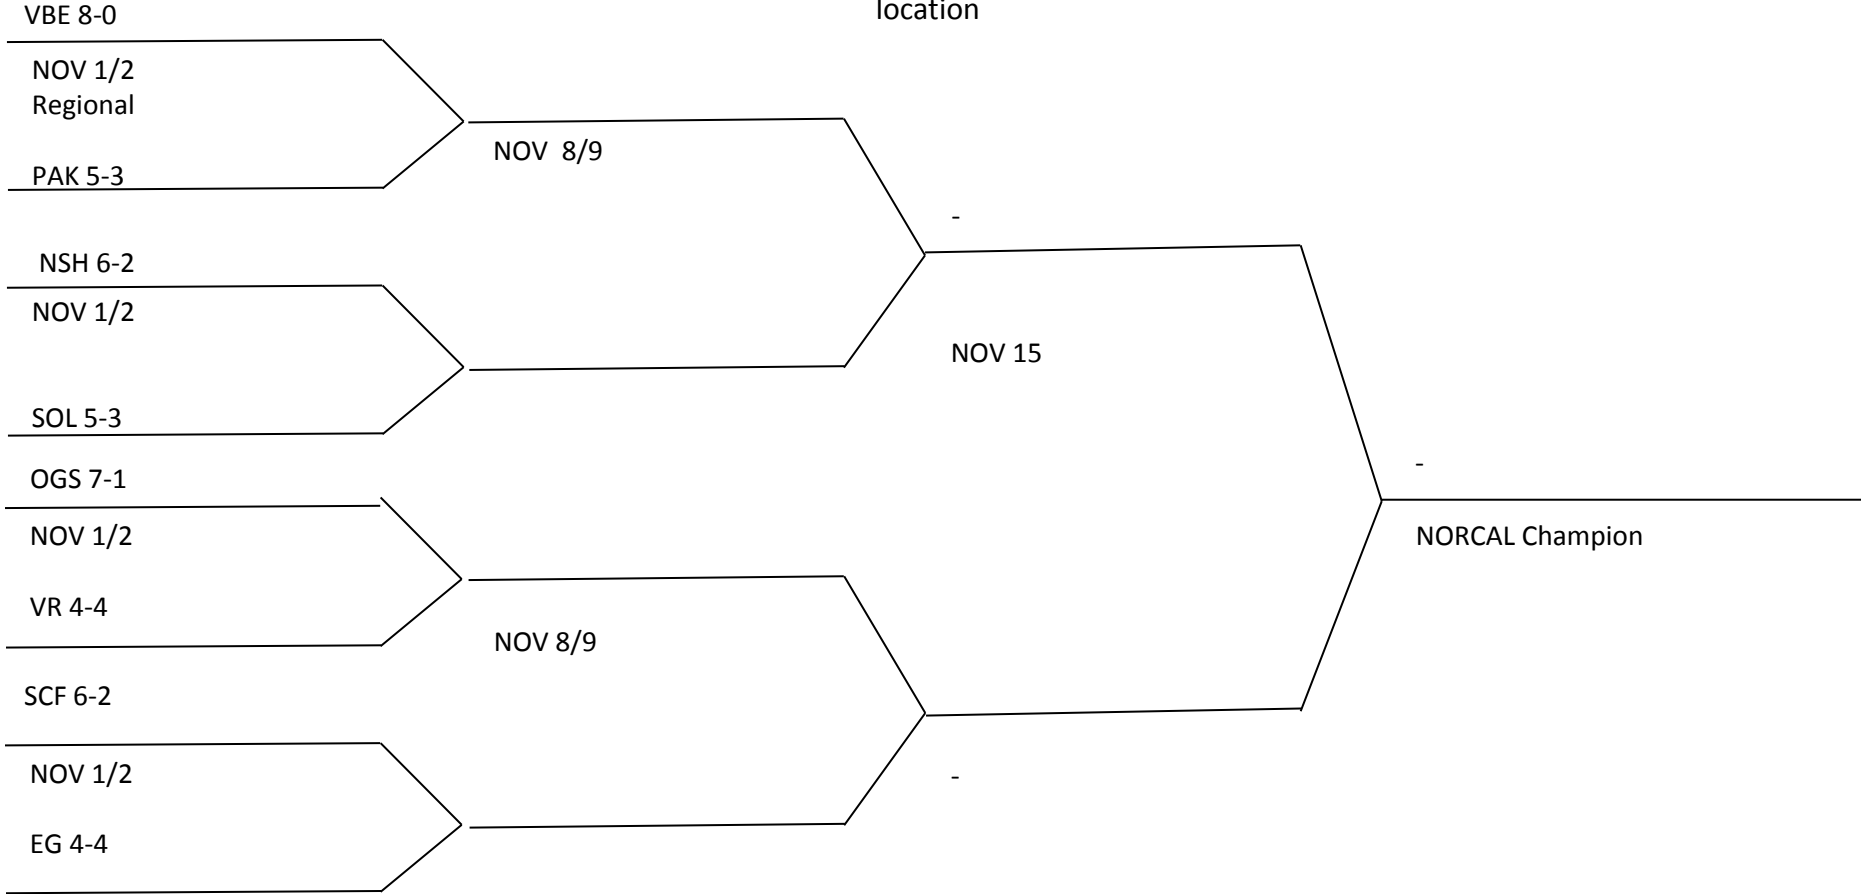

**PEE WEE**

Check schedule for game time. Day and location

**NORCAL CHAMPIONSHIPS Division 1**

**JR MIDGET**

Check schedule for game time. Day and location

**NORCAL CHAMPIONSHIPS Division 1**

**MIDGET**

Check schedule for game time. Day and location

**NORCAL CHAMPIONSHIPS Division 2**

**CADET**

Check schedule for game time. Day and location

**NORCAL CHAMPIONSHIPS Division 2**

**JR PEE WEE**

Check schedule for game time. Day and location

**NORCAL CHAMPIONSHIPS Division 2**