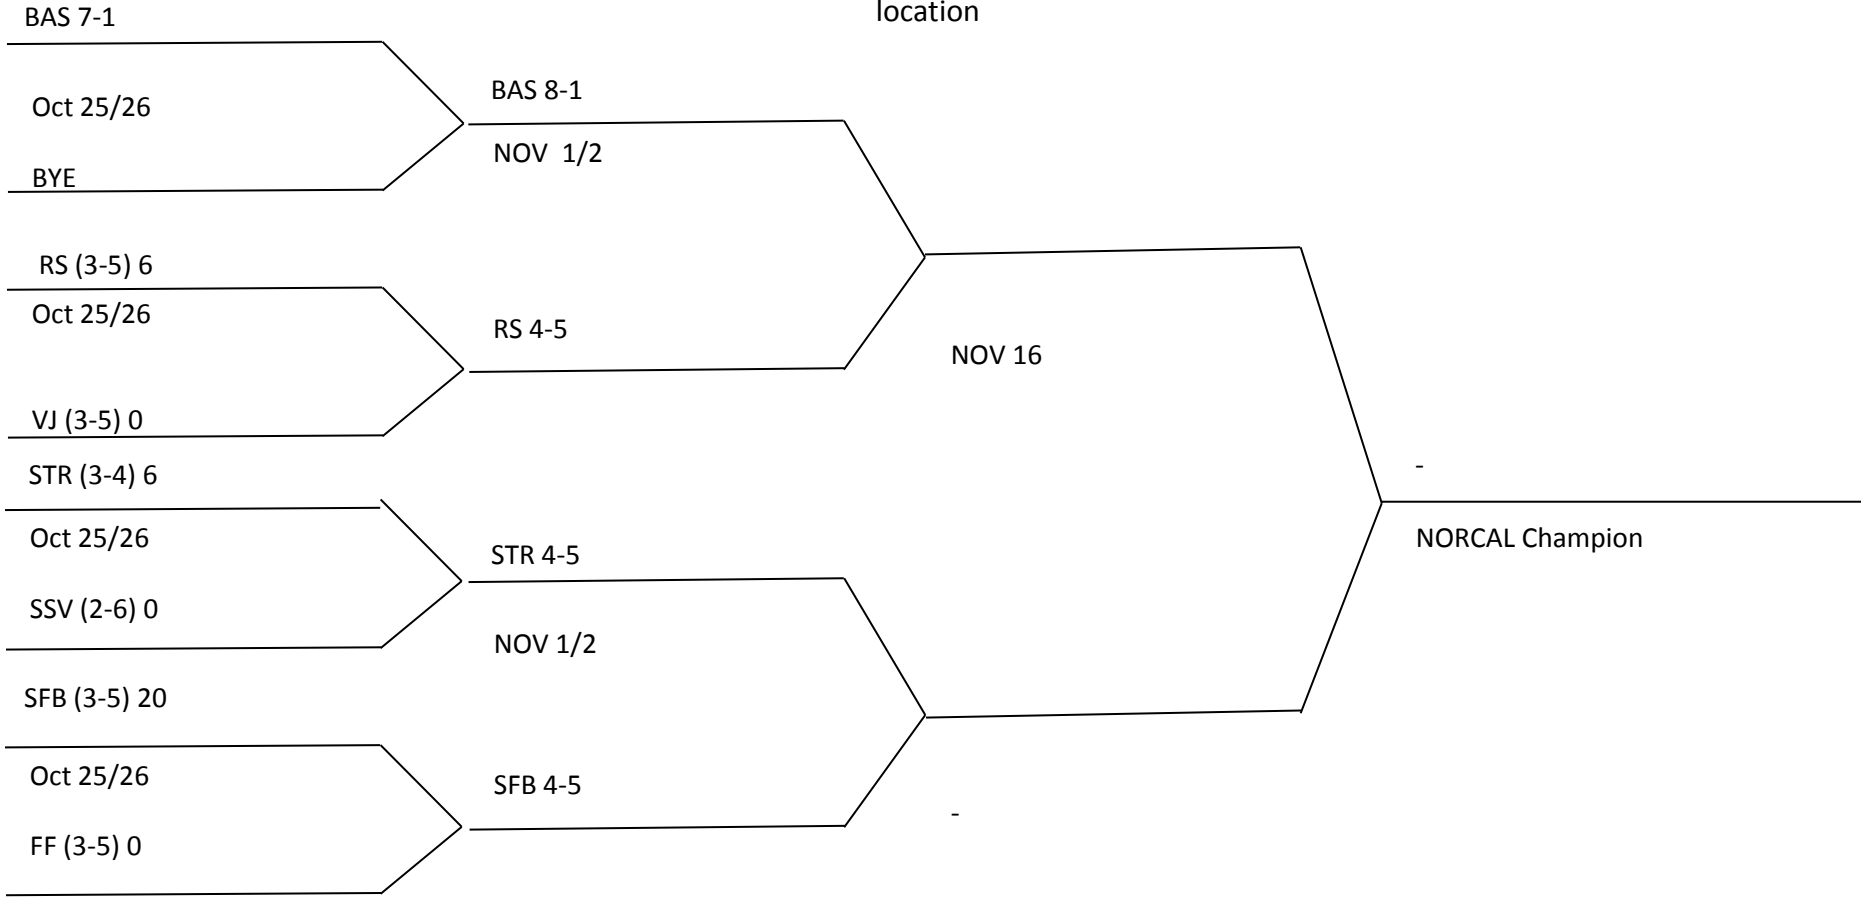

**NORCAL CHAMPIONSHIPS Division 2**

**CADET**

Check schedule for game time. Day and location

**NORCAL CHAMPIONSHIPS Division 2**

**JR PEE WEE**

Check schedule for game time. Day and location

**NORCAL CHAMPIONSHIPS Division 2**

**PEE WEE**

Check schedule for game time. Day and location

**NORCAL CHAMPIONSHIPS Division 2**

**JR MIDGET**

Check schedule for game time. Day and location

**NORCAL CHAMPIONSHIPS Division 2**

**MIDGET**

Check schedule for game time. Day and location