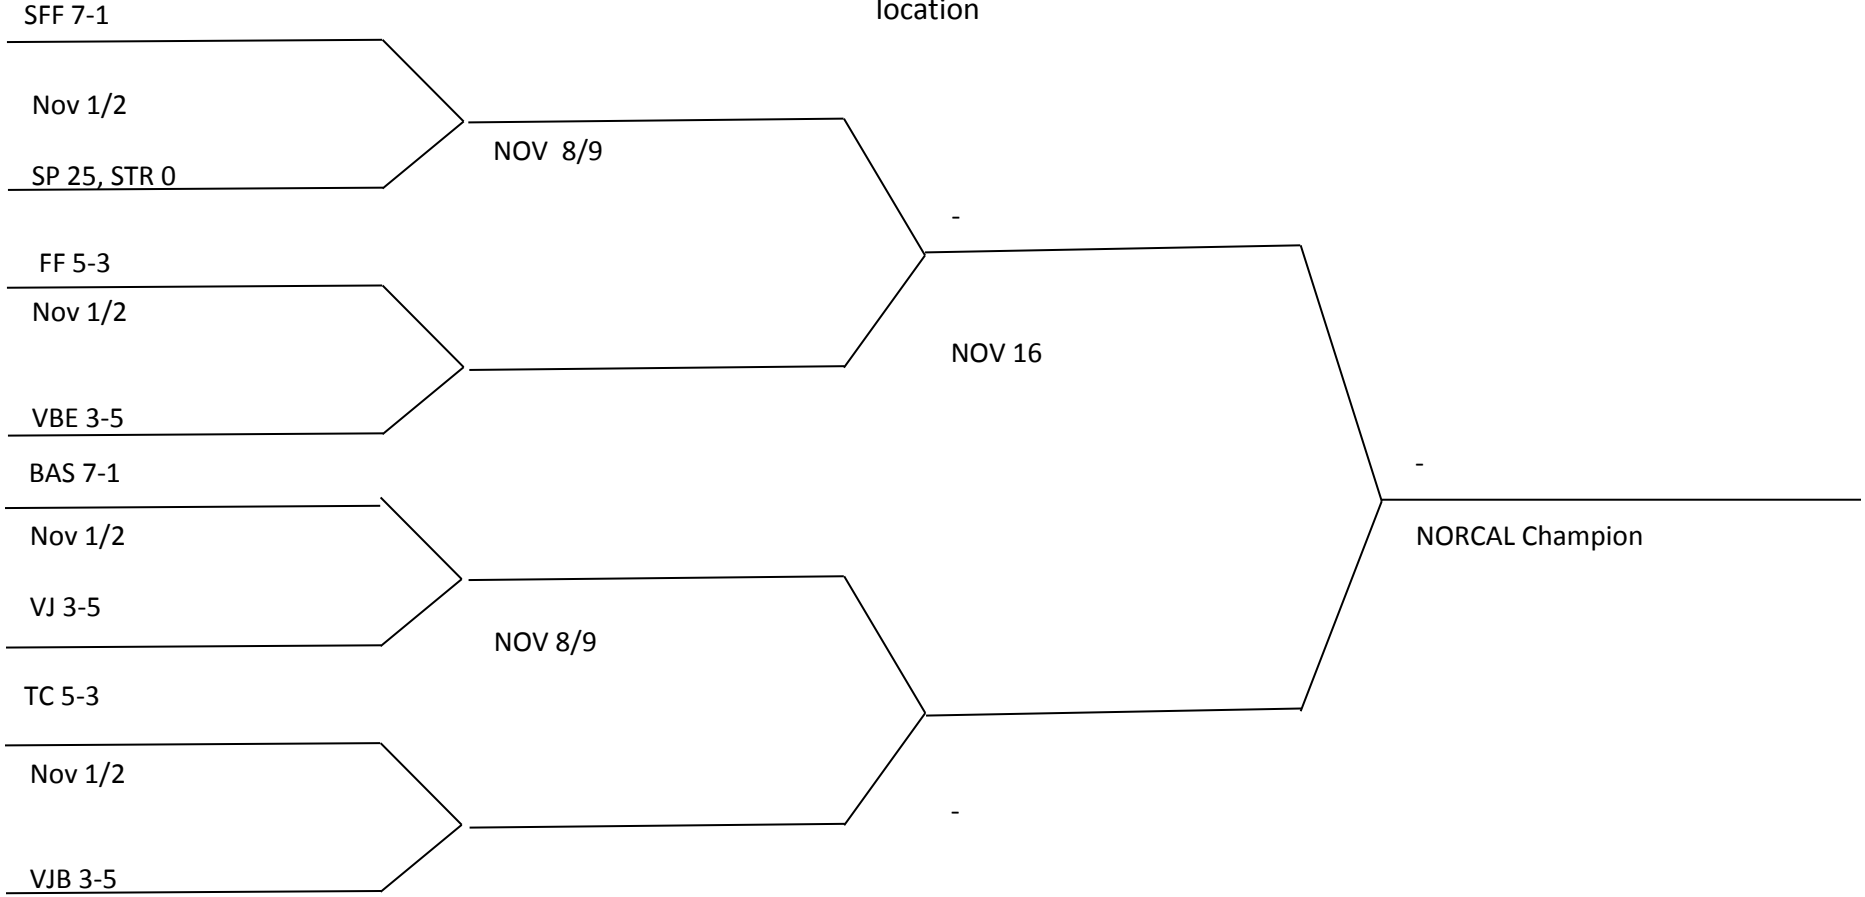

**PEE WEE**

Check schedule for game time. Day and location

**NORCAL CHAMPIONSHIPS Division 1**

**JR MIDGET**

Check schedule for game time. Day and location

**NORCAL CHAMPIONSHIPS Division 1**

**MIDGET**

Check schedule for game time. Day and location

**NORCAL CHAMPIONSHIPS Division 2**

**CADET**

Check schedule for game time. Day and location

**NORCAL CHAMPIONSHIPS Division 2**

**JR PEE WEE**

Check schedule for game time. Day and location

**NORCAL CHAMPIONSHIPS Division 2**

**PEE WEE**

Check schedule for game time. Day and location

**NORCAL CHAMPIONSHIPS Division 2**

**JR MIDGET**

Check schedule for game time. Day and location

**NORCAL CHAMPIONSHIPS Division 2**

**MIDGET**

Check schedule for game time. Day and location