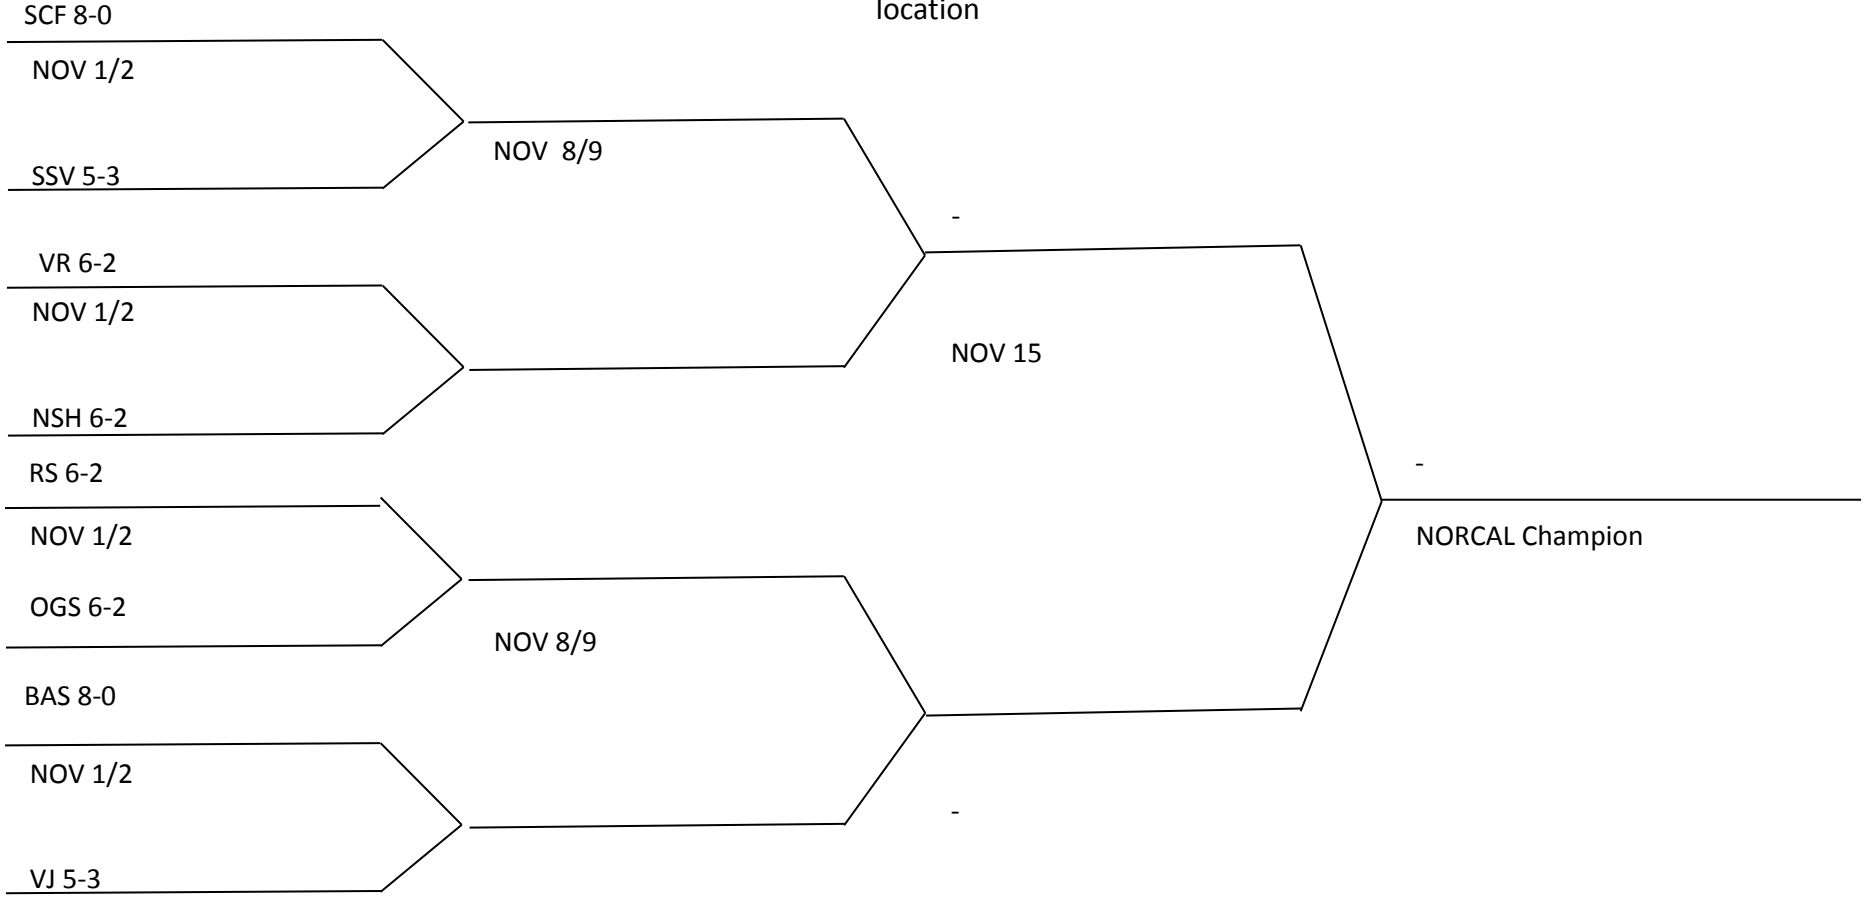

**PEE WEE**

Check schedule for game time. Day and location

**NORCAL CHAMPIONSHIPS Division 1**

**JR MIDGET**

Check schedule for game time. Day and location

**NORCAL CHAMPIONSHIPS Division 1**

**MIDGET**

Check schedule for game time. Day and location

**NORCAL CHAMPIONSHIPS Division 2**

**CADET**

Check schedule for game time. Day and location

**NORCAL CHAMPIONSHIPS Division 2**

**JR PEE WEE**

Check schedule for game time. Day and location

**NORCAL CHAMPIONSHIPS Division 2**