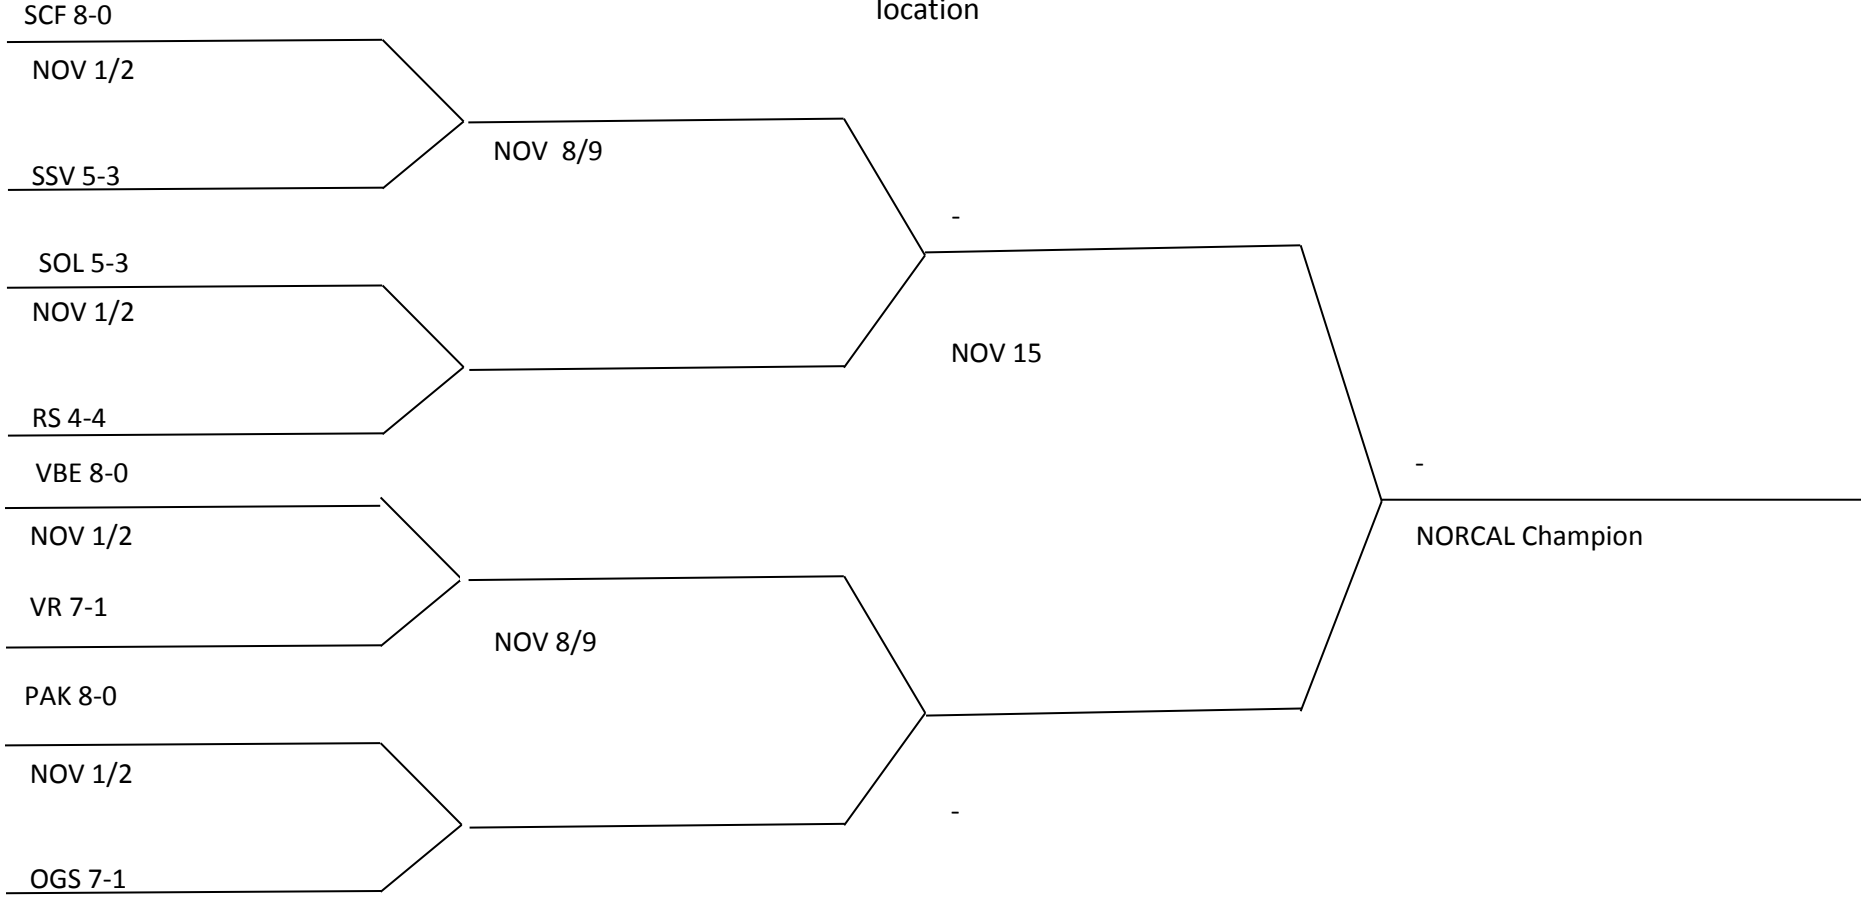

NOV 1/2

OGS 7-1

-

-

**NORCAL CHAMPIONSHIPS Division 1**

**JR PEE WEE**

Check schedule for game time. Day and location

**NORCAL CHAMPIONSHIPS Division 1**

**PEE WEE**

Check schedule for game time. Day and location

**NORCAL CHAMPIONSHIPS Division 1**

**JR MIDGET**

Check schedule for game time. Day and location

**NORCAL CHAMPIONSHIPS Division 1**

**MIDGET**

Check schedule for game time. Day and location