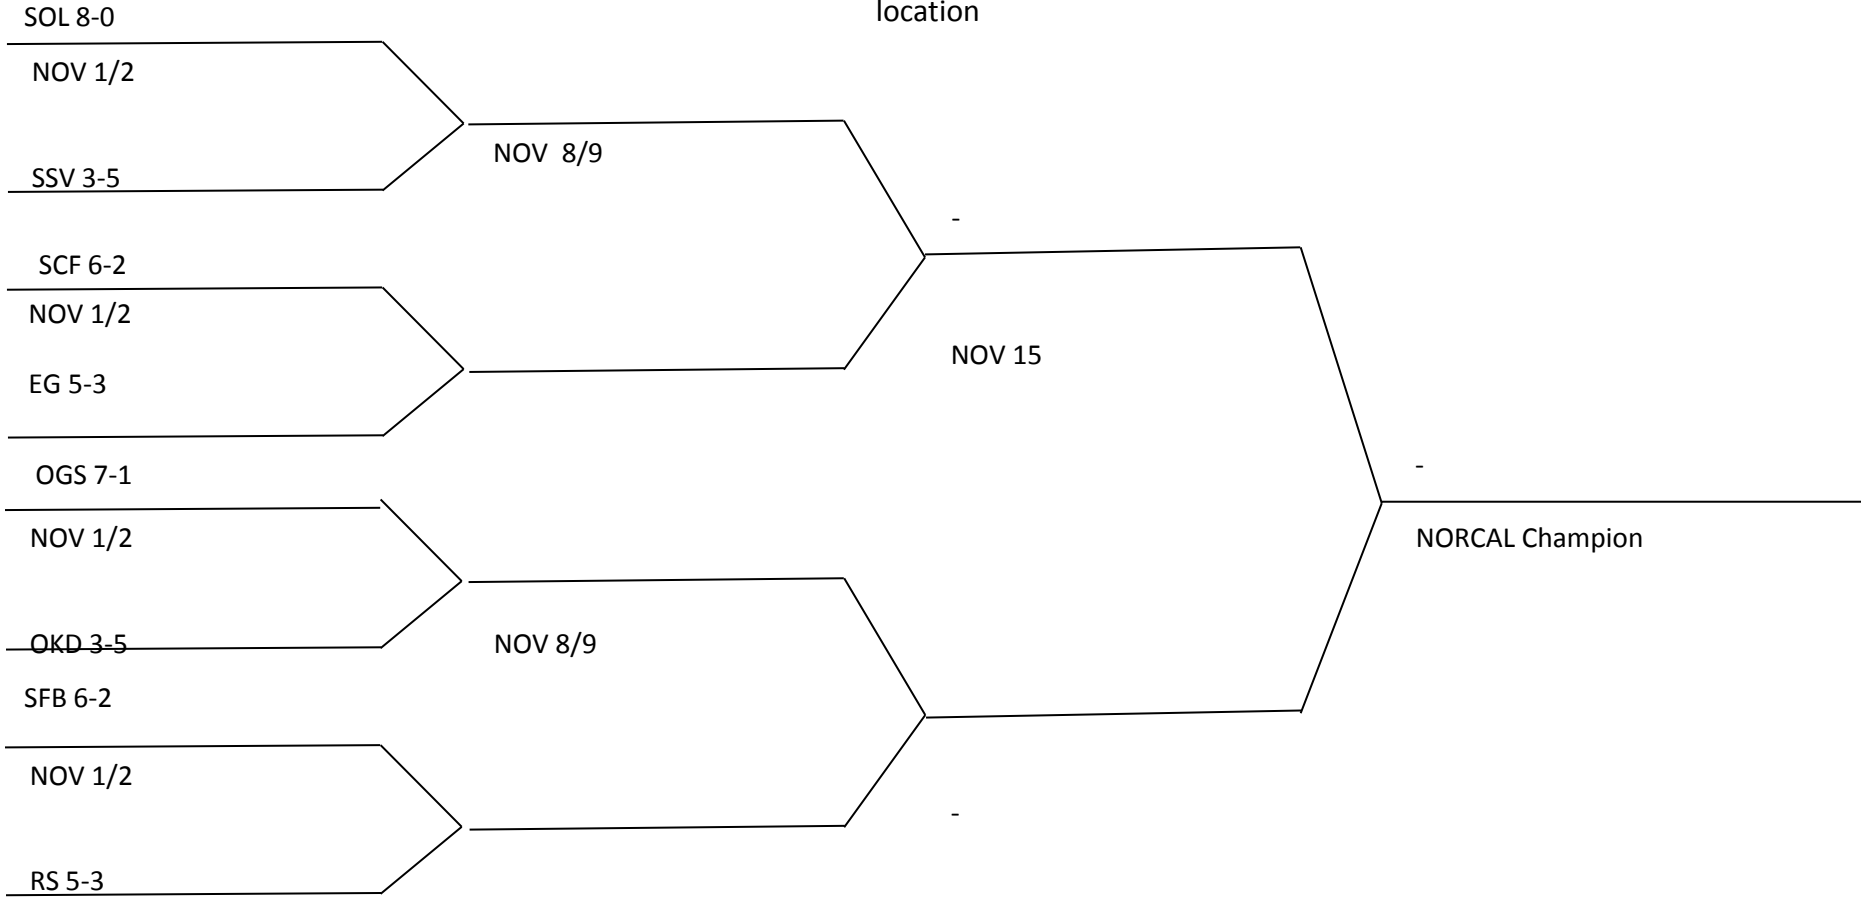

SFB 5-3

-

NOV 15

VJ 7-1

NOV 1/2

PAK 6-2

NOV 8/9

VBE 7-1

NOV 1/2

OGS 7-1

-

-

**NORCAL CHAMPIONSHIPS Division 1**

**JR PEE WEE**

Check schedule for game time. Day and location

**NORCAL CHAMPIONSHIPS Division 1**

**PEE WEE**

Check schedule for game time. Day and location

**NORCAL CHAMPIONSHIPS Division 1**

**JR MIDGET**

Check schedule for game time. Day and location

**NORCAL CHAMPIONSHIPS Division 1**

**MIDGET**

Check schedule for game time. Day and location