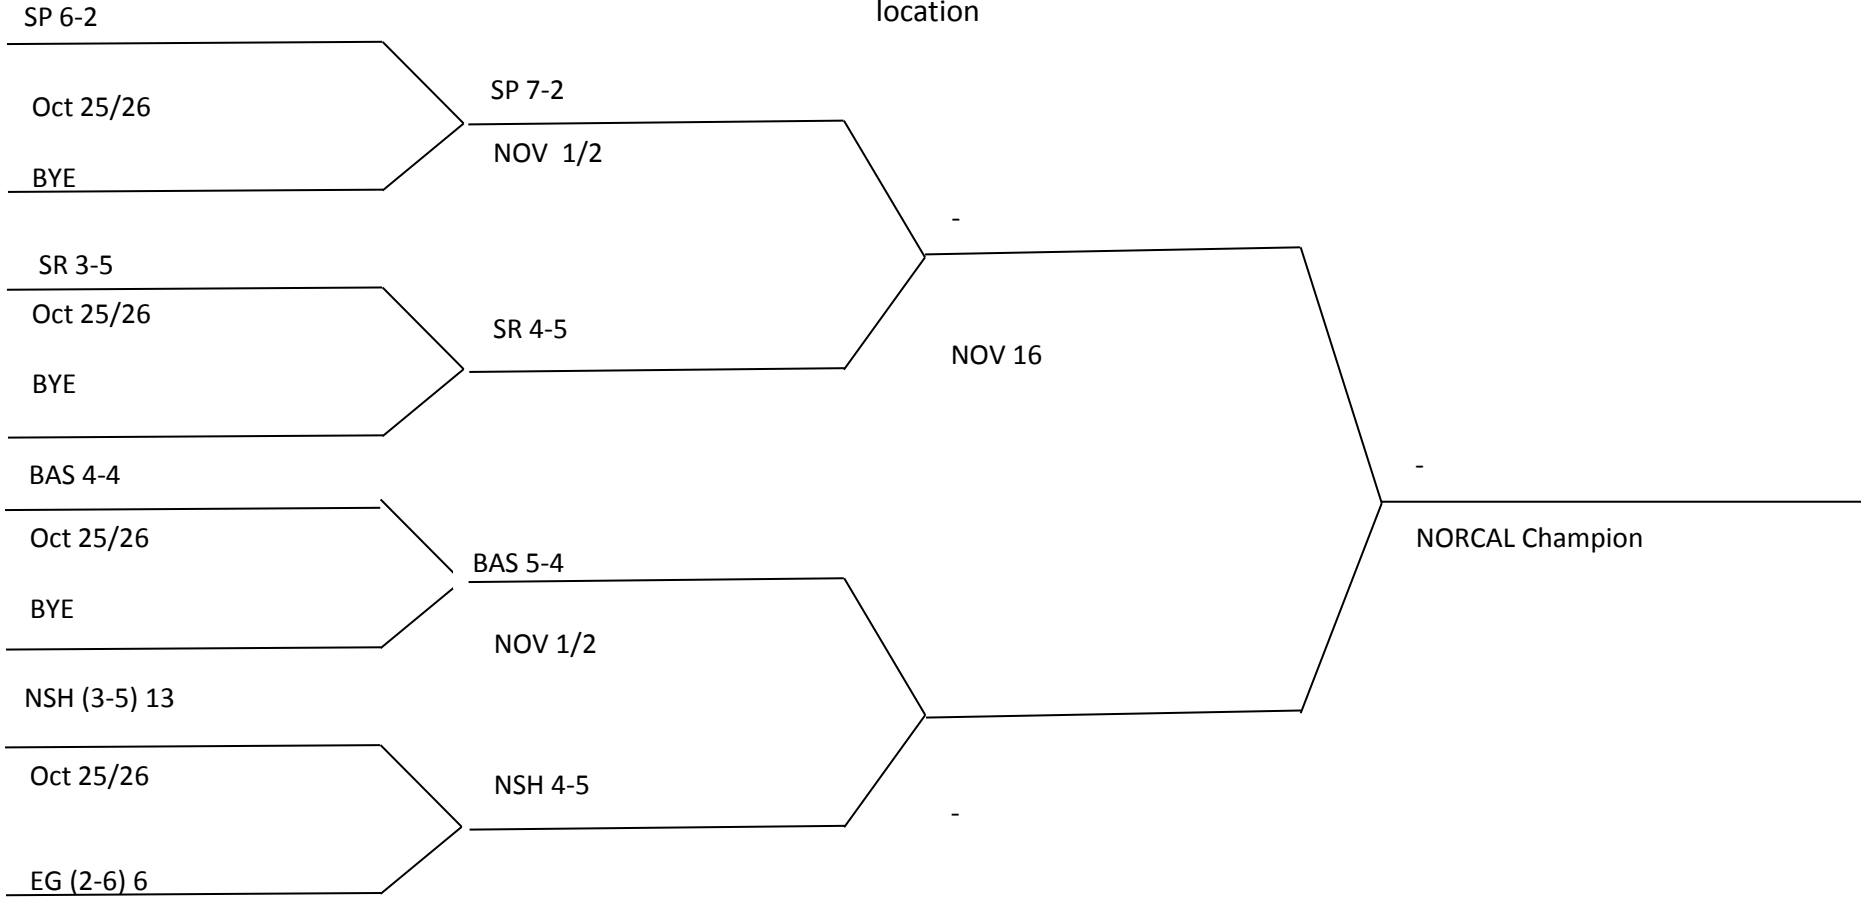

**PEE WEE**

Check schedule for game time. Day and location

**NORCAL CHAMPIONSHIPS Division 1**

**JR MIDGET**

Check schedule for game time. Day and location

**NORCAL CHAMPIONSHIPS Division 1**

**MIDGET**

Check schedule for game time. Day and location

**NORCAL CHAMPIONSHIPS Division 2**

**CADET**

Check schedule for game time. Day and location

**NORCAL CHAMPIONSHIPS Division 2**

**JR PEE WEE**

Check schedule for game time. Day and location

**NORCAL CHAMPIONSHIPS Division 2**

**PEE WEE**

Check schedule for game time. Day and location

**NORCAL CHAMPIONSHIPS Division 2**

**JR MIDGET**

Check schedule for game time. Day and location

**NORCAL CHAMPIONSHIPS Division 2**

**MIDGET**

Check schedule for game time. Day and location