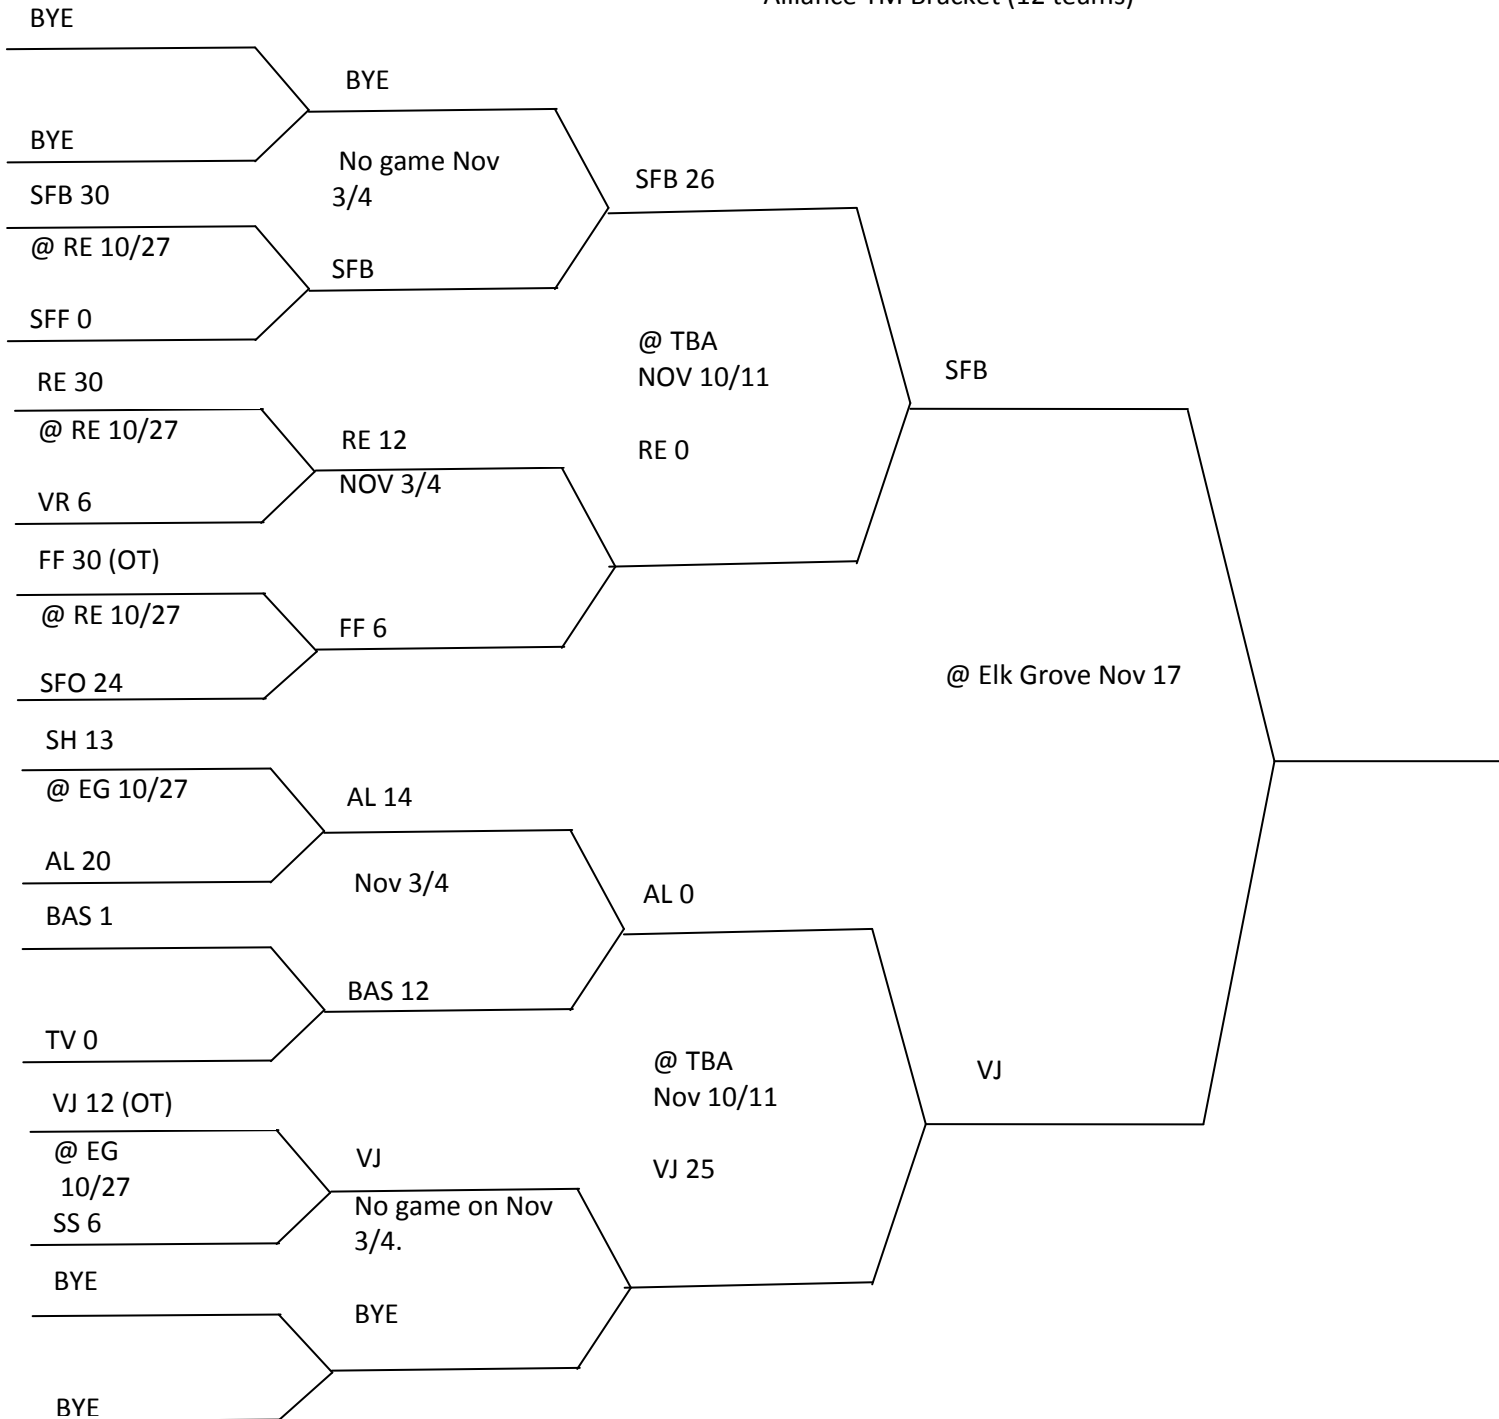

NCSC TM Bracket (15 teams)

Notes:

1. We will use normal MPR rules for the TM Bowl as APPROVED BY THE BOARD OF DIRECTORS. All players must complete their MPR by 10 minutes to go in the game or must enter the game or it could be forfeited.
2. Some slots offer advantage (Byes etc...) over others but since the draw for position is random no team has an advantage over another.
3. The TM Bowl games are full games just like the regular season and is run as a full tournament over 4 weeks.

Alliance TM Bracket (12 teams)

- Notes:**
1. We will use normal MPR rules for the TM Bowl as APPROVED BY THE BOARD OF DIRECTORS. All players must complete their MPR by 10 minutes to go in the game or enter the game or it could be forfeited.
 2. Some slots offer advantage (Byes etc...) over others but since the draw for position is random no team has an advantage over another.
 3. The TM Bowl games are full games just like the regular season and is run as a full tournament over 4 weeks.