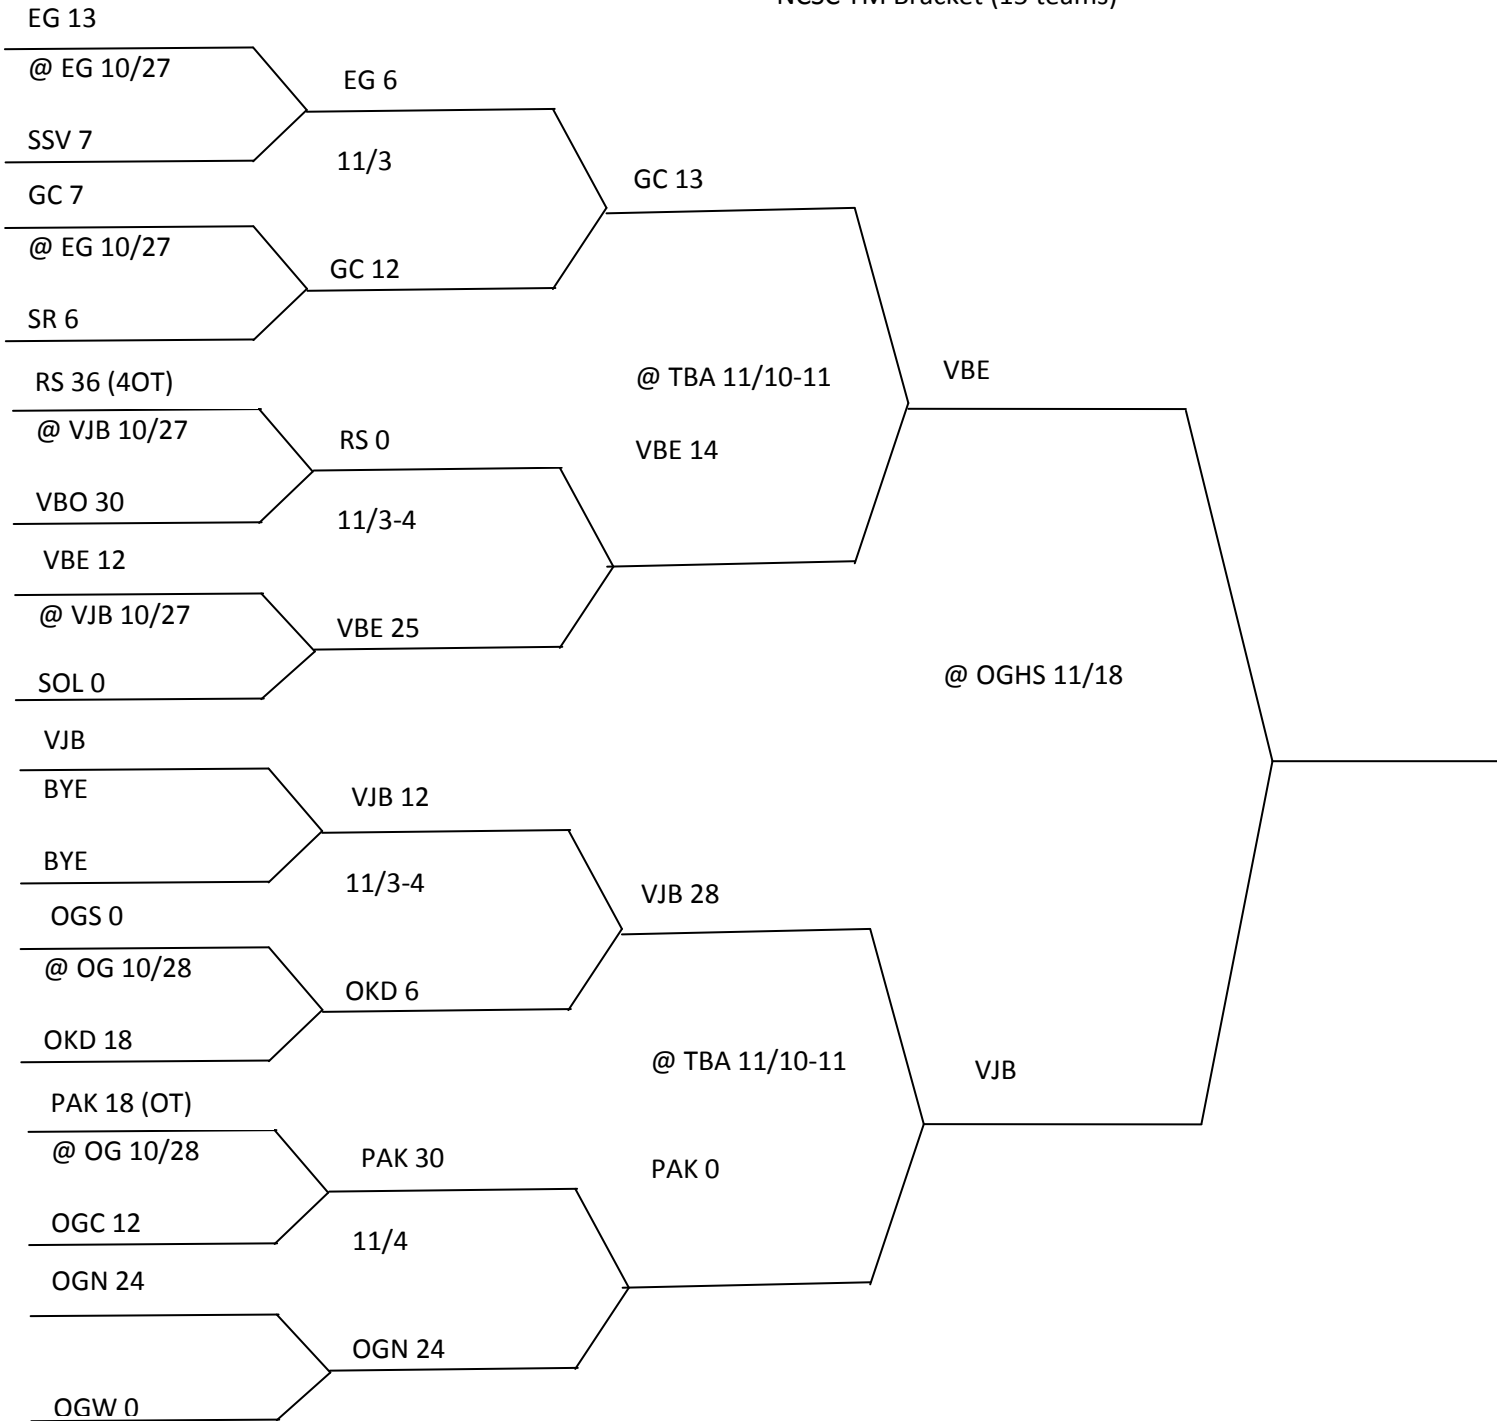

NCSC TM Bracket (15 teams)

Notes:

1. We will use normal MPR rules for the TM Bowl as APPROVED BY THE BOARD OF DIRECTORS. All players must complete their MPR by 10 minutes to go in the game or must enter the game or it could be forfeited.
2. Some slots offer advantage (Byes etc...) over others but since the draw for position is random no team has an advantage over another.
3. The TM Bowl games are full games just like the regular season and is run as a full tournament over 4 weeks.

Alliance TM Bracket (12 teams)

- Notes:**
1. We will use normal MPR rules for the TM Bowl as APPROVED BY THE BOARD OF DIRECTORS. All players must complete their MPR by 10 minutes to go in the game or enter the game or it could be forfeited.
 2. Some slots offer advantage (Byes etc...) over others but since the draw for position is random no team has an advantage over another.
 3. The TM Bowl games are full games just like the regular season and is run as a full tournament over 4 weeks.